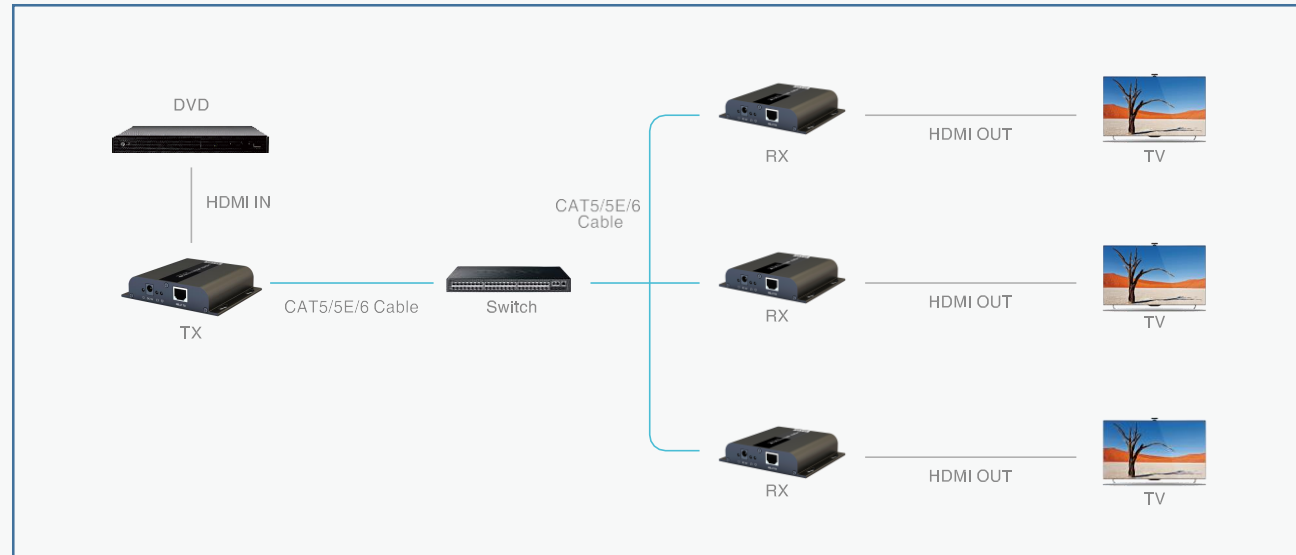

TT372EDID

HDMI Extender over CAT6 to 50m,with loop-out,POE and IR

- HDMI extender kit over CAT6 to 50m.
- Only one power supply on the transmitter side.
- Resolution supporting: 1080p @ 50 / 60Hz.
- Suggested network cable: Cat 6, Cat 6A, Cat 7 (100% Copper).
- HDMI loop output for local display or monitoring function.
- Supports uncompressed AV signals and no loss of transmission.
- No need for software or driver.
- Signal control by remote control.

Connection

TT383PRO

HDMI Extender over IP CAT5/6 to 120M/150M

- HDMI extender kit over CAT5/5e/6 to 120m/150m
- HDMI Loop-Out for local display or monitoring function.
- Cascade connection by switch to 300m,1000m...
- No effect to network,plug & play.
- Supports 1 transmitter to max.253 receivers connection.
- IR Pass-through for remote controller.

Connection

TT683

Extenders over IP CAT Cable 4K x 2K

- 4K extender kit over CAT5/5e/6 to 120m/150m
- Cascade connection by switch to 300m, 1000m...
- No effect to network, plug & play.
- Supports 1 transmitter to max. 253 receivers connection.
- IR Pass-through for remote controller.

Connection

TT672

HDMI2.0 4K x 2K Extender CAT Cable

- 4K extender kit over CAT6
- 4K@30Hz to 60m, 4k@60Hz to 30m.
- Compatible with HDMI2.0
- Compatible with HDCP2.2
- Uncompressed AV signals and no loss of transmission.
- IR Pass-through for remote controller