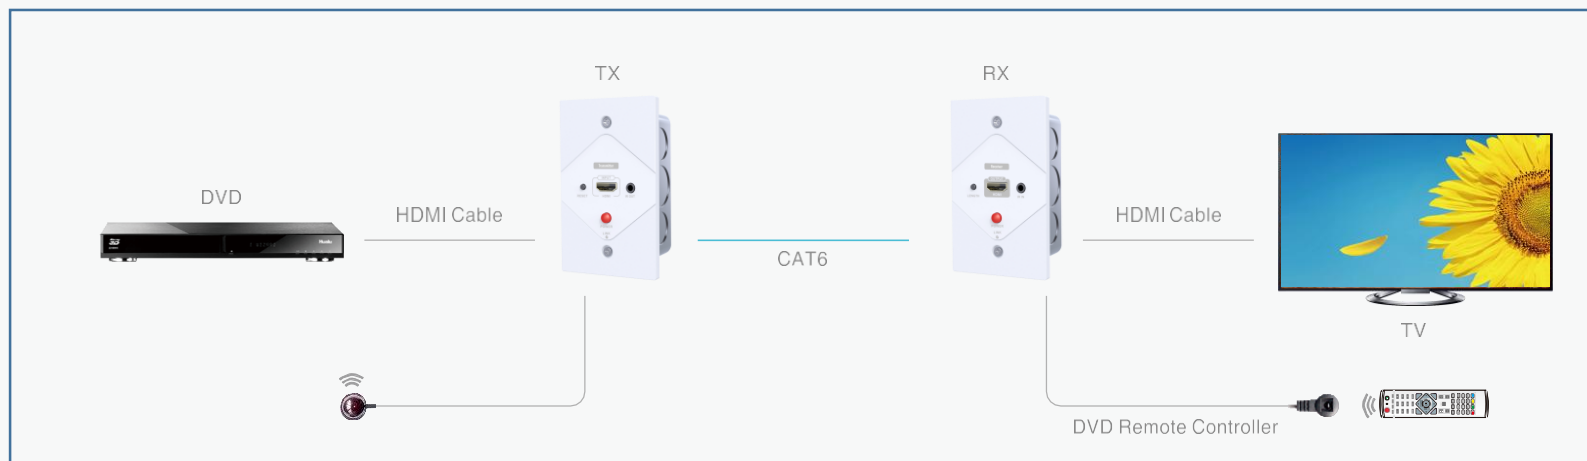

- HDMI Extender kit over CAT5/5e/6 to 120M/150M.
- Wall Plate.
- One to many Connection.
- IR pass-back for remote control.
- Support AV100-240 power supply

Connection

TT372W

Extenders over CAT cable Wall plate.

- HDMI Extender kit over **CAT6 to 50M**
- Wall plate.
- IR bass – back for remote control.
- Support AV100-240 power supply

Connection

Wireless HDMI Extender

Wireless HDMI Extender

Model No.	Product	Features
TT388MINI	15m Mini Wireless HDMI Extender	Ultra Mini Wireless HDMI Extender,with IR
TT388Dongle	50m Wireless HDMI Dongle	Mini Wireless HDMI Dongle to 50m,with IR
TT388DM	15m Wireless HDMI Switch	Wireless HDMI Switch 15m,supports 10TX to 1RX ,with IR
TT388M-DUAL	100m Wireless HDMI Extender	Wireless HDMI Extender 100m,supports 2TX to 2RX ,with IR
TT688N	50m 4K Wireless HDMI Extender	4K Wireless HDMI Extender to 50m,with HDMI Loop-out on TX