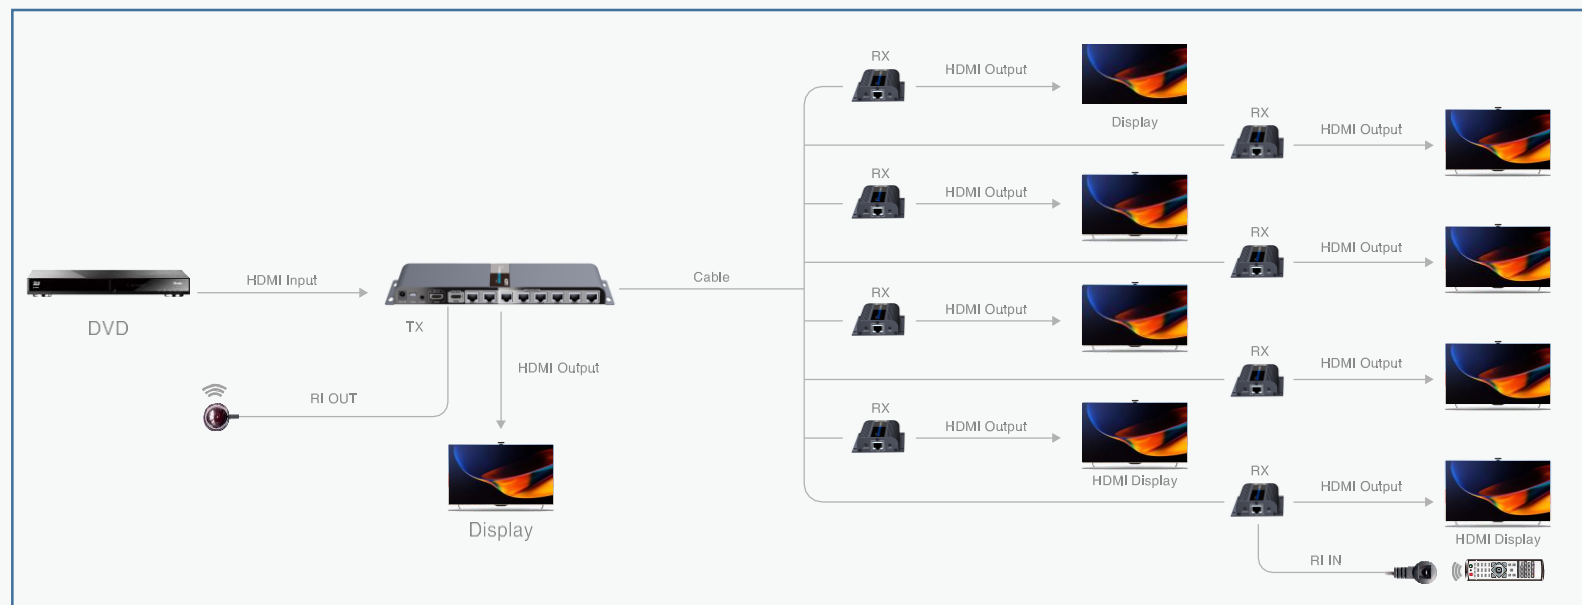

- HDMI2.0
- HDCP2.2.
- UHD **4K** @60Hz
- HDR
- Auto – scaler to output different resolution
- HDMI Cable **10m +10m** (Usar TT1684K)

Connection

TT714PRO

HDMI splitter 1x4 over Cat6 to 40M

- Full 1080P splitter 1x4
- Over Cat6 to 40m
- PoC – One power supply on TX only.
- HDMI Loop- out.
- IR control
- EDID Switch.

Connection

TT718PRO

HDMI splitter 1x8 over Cat6 to 40M

- Full 1080P splitter 1x8
- Over Cat6 to 40m
- PoC – One power supply on TX only.
- HDMI Loop- out.
- IR control .
- EDID switch.

Connection

TT714PRO-V2.0

HDMI 2.0 Splitter 1X4 over Cat6 to 40M

- 4K@60Hz HDMI Splitter 1x4 over Cat6 to 40M
- Support HDMI2.0, HDCP2.2.
- HDR
- YUV4:4:4
- Transmission rate 18Gbps.
- PoE- One power supply on TX only.
- HDMI Loop-out for local display or monitoring function.
- IR Control.

Connection

TT314-4K-HDbitT

HDMI Splitter 1X4 over Cat5/6 to **120M**

- 4K X 2K Splitter 1X4.
- Over Cat5 to **120M**.
- IR Control

Connection

5C

Matrix
HDMI

| HDMI Matrix Switch