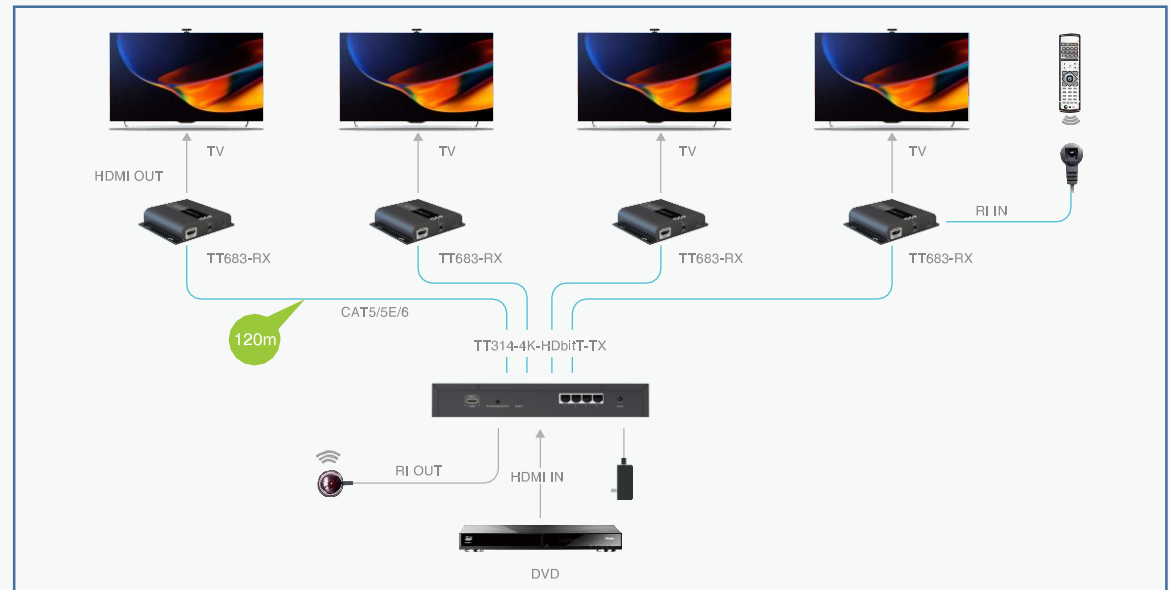

Connection

TT718PRO

HDMI splitter 1x8 over Cat6 to 40M

- Full 1080P splitter 1x8
- Over Cat6 to 40m
- PoC – One power supply on TX only.
- HDMI Loop- out.
- IR control .
- EDID switch.

Connection

TT714PRO-V2.0

Connection

TT314-4K-HDbitT

HDMI Splitter 1X4 over Cat5/6 to **120M**

- 4K X 2K Splitter 1X4.
- Over Cat5 to **120M**.
- IR Control

Connection

5C

Matrix
HDMI

| HDMI Matrix Switch

TT383MATRIX

Extenders over IP CAT Cable MATRIX

- 1080P over Cat5/6 to 120m/150m
- Max.100 input channels.
- Unlimited output.
- Remote, PC, Button and APP control.

Connection

Various Control Methods

APP Control
(Android, iOS, PC)