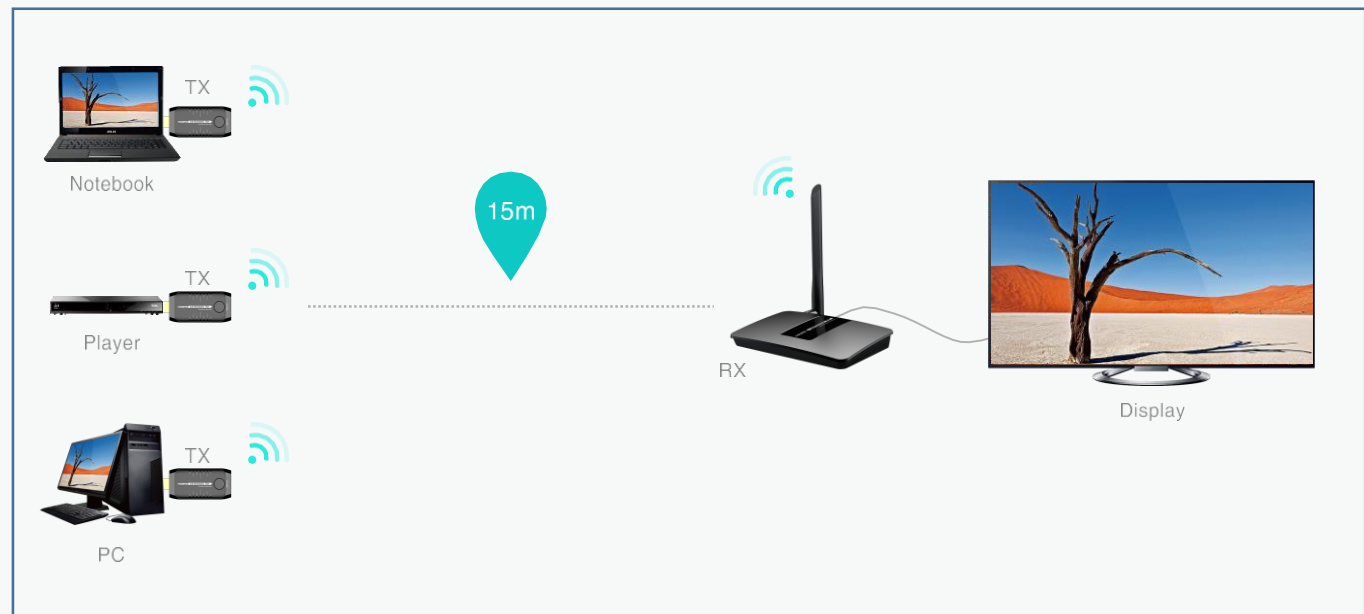

Connection

TT388DM

15M Wireless HDMI Switch Extender.

- HDMI1.3
- HDCP1.2
- Full 1080P to 15m/49ft
- Switch 10 x 1
- TX powered by input source
- Plug & play

Connection

TT388M-DUAL

100M Wireless HDMI Extender.