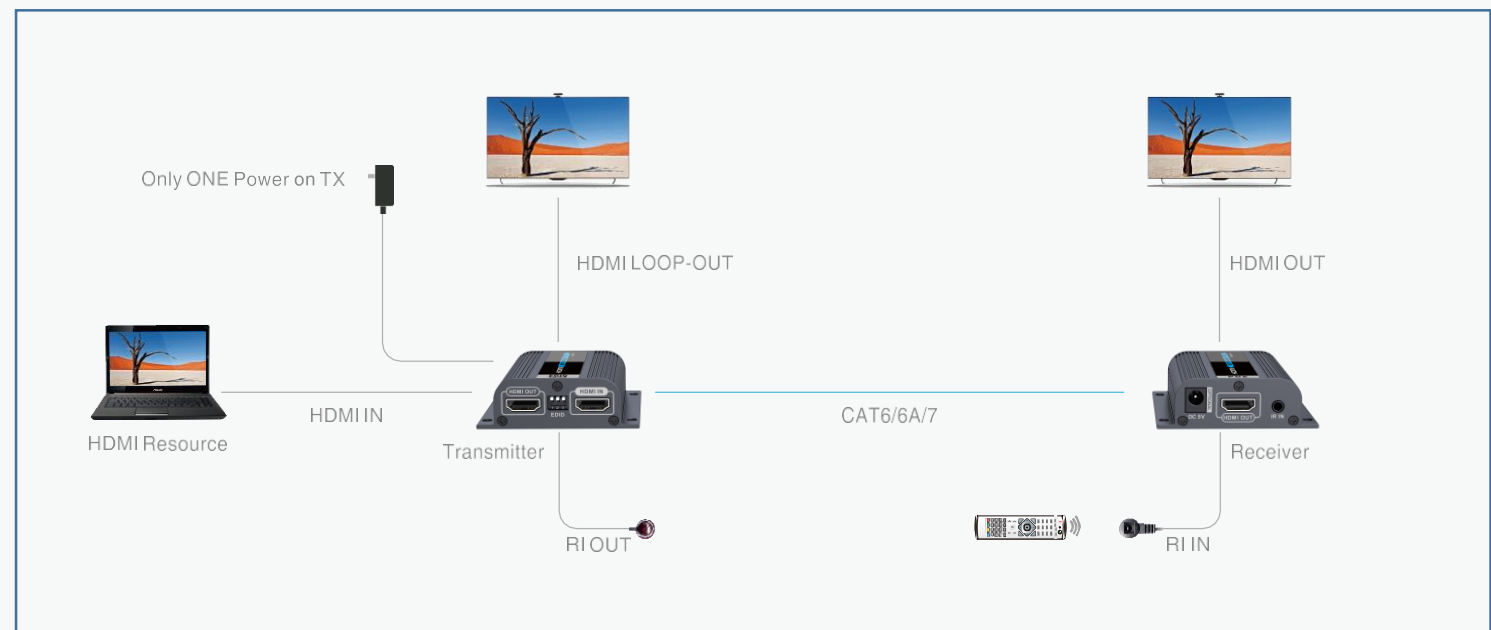

HDMI Extender over UTP.

HDMI Extender over CAT Cable

Model No.	Product	Features
TT372EDID	HDMI Extender	Full 1080P over Cat6 to 50M, with IR & Loop-out
TT383PRO	HDMI Extender	Full 1080P over Cat5/6 to 120M/150M, with IR & Loop-out
TT383PRO-RX	HDMI Receiver	Full 1080P over Cat5/6 to 120M/150M, with IR
TT683	4K Extender	4K@30Hz over Cat5/6 to 120M, with IR
TT683-RX	4K Receiver	4K@30Hz over Cat5/6 to 120M, with IR
TT672	4K Extender	4K@30Hz over Cat6 to 60M, 4K@60Hz to 30M, with IR
TT676	4K Extender	4K@60Hz over Cat6 to 70M, with IR, POE, Loop-out, cascade connection
TT371KVM	KVM Extender	Full 1080P over Cat6 to 60M, with Loop-out and KVM
TT373KVM	KVM Extender	Full 1080P over IP Cat5/6 to 120m, with KVM
TT676KVM	4K KVM Extender	4K@60Hz over CAT6 to 70m, with KVM, cascade connection
TT383VGA	VGA Extender	Full 1080P over Cat5/6 to 120M/150M, one to many connection

TT372EDID

HDMI Extender over CAT6 to 50m,with loop-out,POE and IR

- HDMI extender kit over CAT6 to 50m.
- Only one power supply on the transmitter side.
- Resolution supporting: 1080p @ 50 / 60Hz.
- Suggested network cable: Cat 6, Cat 6A, Cat 7 (100% Copper).
- HDMI loop output for local display or monitoring function.
- Supports uncompressed AV signals and no loss of transmission.
- No need for software or driver.
- Signal control by remote control.

Connection

TT383PRO

HDMI Extender over IP CAT5/6 to 120M/150M

- HDMI extender kit over CAT5/5e/6 to 120m/150m
- HDMI Loop-Out for local display or monitoring function.
- Cascade connection by switch to 300m,1000m...
- No effect to network,plug & play.
- Supports 1 transmitter to max.253 receivers connection.
- IR Pass-through for remote controller.

Connection

TT683

Extenders over IP CAT Cable 4K x 2K

- 4K extender kit over CAT5/5e/6 to 120m/150m
- Cascade connection by switch to 300m, 1000m...
- No effect to network, plug & play.
- Supports 1 transmitter to max. 253 receivers connection.
- IR Pass-through for remote controller.