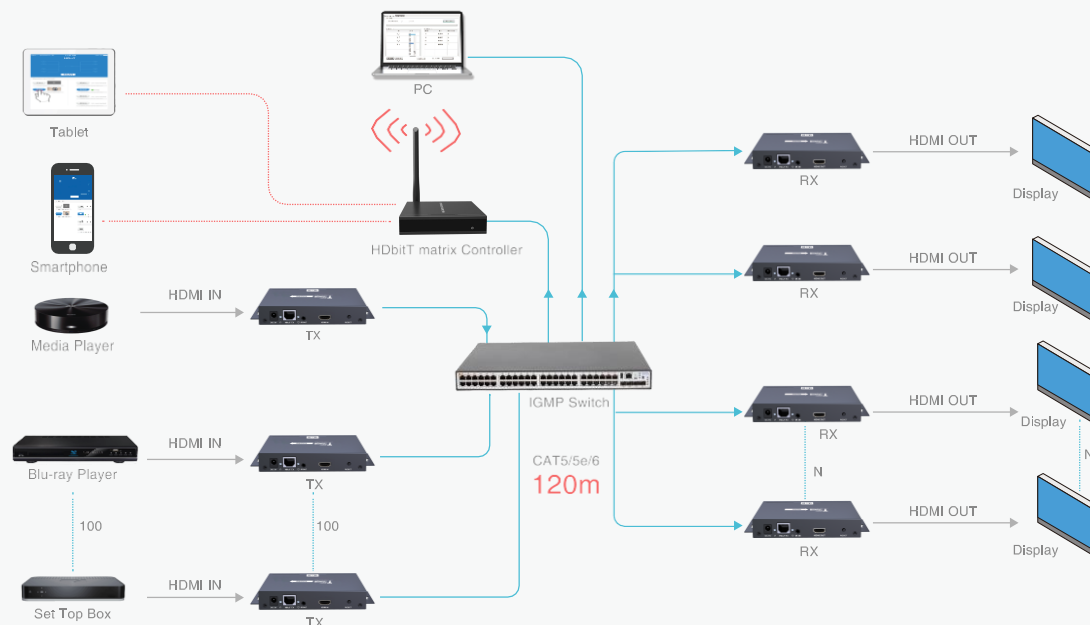

IR Control
(20~60KHz IR frequency range)

Hard Button Control
(Select and switch source)

Via Webpage Control
(Login IP: 192.168.2.XXX)

TT383MATRIX-RX

Receiver over IP CAT Cable MATRIX

- 1080P over Cat5/6 to 120m/150m
- Max.100 input channels.
- Unlimited output.
- Remote, PC, Button and APP control.

Connection

TT683MATRIX

4K X 2K Extenders over IP CAT Cable MATRIX

- 4K X 2K over Cat5/6 to 120m/150m
- Max.100 input channels.
- Unlimited output.
- Remote, PC, Button and APP control.

Connection

Various Control Methods

APP Control
(Android, iOS, PC)

IR Control
(20~60KHz IR frequency range)

Hard Button Control
(Select and switch source)

Via Webpage Control
(Login IP: 192.168.2.XXX)

TT683MATRIX-RX

4K X 2K Reciever over IP CAT Cable MATRIX

- 4K X 2K over Cat5/6 to 120m/150m
- Max.100 input channels.
- Unlimited output.
- Remote, PC, Button and APP control.

Connection

HDMC001

Controller of MATRIX

- Wireless controller of TT383Matrix TT683Matrix.
- Used by APP on smart phone or laptop.
- Preview function.
- Set ID of TX and RX.
- Easy change channel.