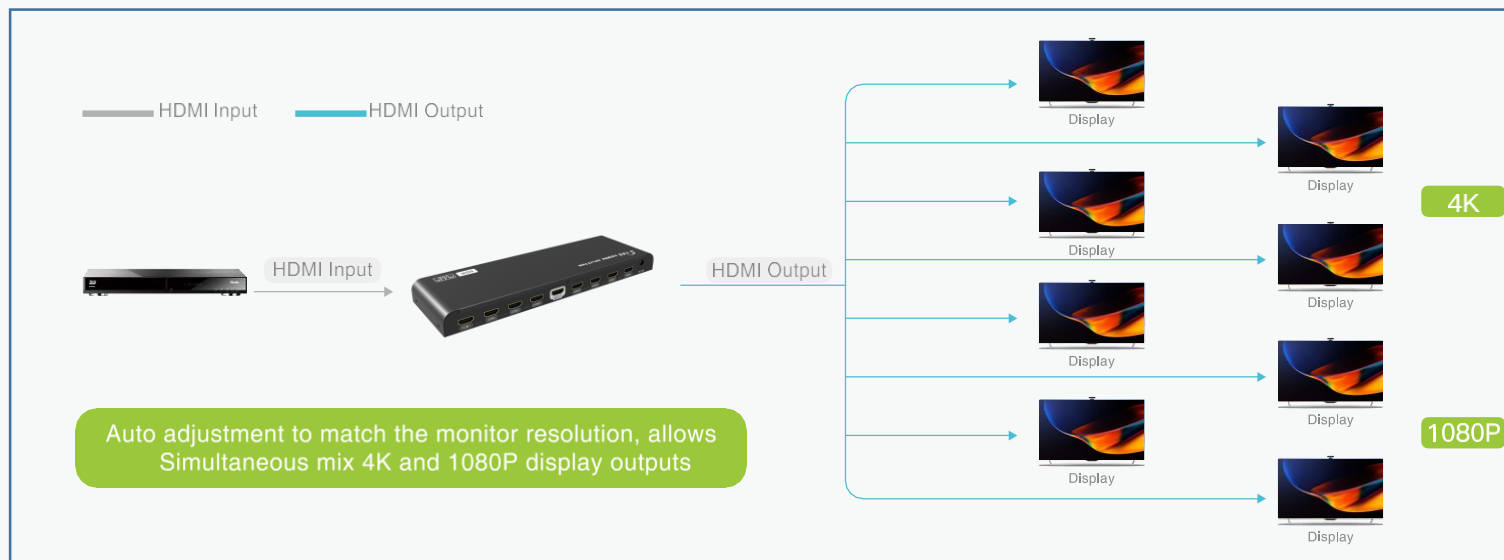

- HDMI2.0
- HDCP2.2.
- UHD **4K** @60Hz
- HDR
- Auto – scaler to output different resolution
- HDMI Cable **10m +10m** (Usar TT1684K)

Connection

TT314HDR-V2.0

4K HDMI2.0 Splitter 1X4,HDR

- HDMI 2.0
- HDR
- 4Kx2K@60Hz
- Auto-scaler
- 3D
- Plug & Play

- HDMI2.0
- HDCP2.2.
- UHD **4K** @60Hz
- HDR
- Auto – scaler to output different resolution
- HDMI Cable **10m +10m** (Usar TT1684K)

Connection

TT318HDR-V2.0

4K HDMI2.0 Splitter 1X8

- HDMI 2.0
- 4Kx2K@60Hz
- Auto-scaler
- 3D
- Plug & Play

- HDMI2.0
- HDCP2.2.
- UHD **4K** @60Hz
- HDR
- Auto – scaler to output different resolution
- HDMI Cable **10m +10m** (Usar TT1684K)

Connection

TT714PRO

HDMI splitter 1x4 over Cat6 to 40M

- Full 1080P splitter 1x4
- Over Cat6 to 40m
- PoC – One power supply on TX only.
- HDMI Loop- out.
- IR control
- EDID Switch.

Connection

TT718PRO

HDMI splitter 1x8 over Cat6 to 40M

- Full 1080P splitter 1x8
- Over Cat6 to 40m
- PoC – One power supply on TX only.
- HDMI Loop- out.
- IR control .
- EDID switch.

Connection

TT714PRO-V2.0