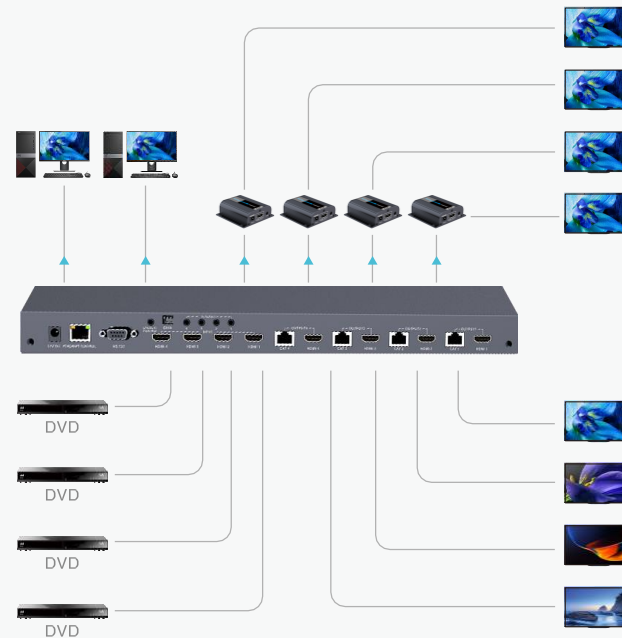

- 8 HDMI inputs & 8 HDMI outputs.
- 4K X 2K @30HZ.
- YUV : 4: 2: 2.
- 3D.
- Remote control , RS232 , Button control.

Connection

TT414-V2.0

4K @60Hz HDMI2.0 Matrix Switch 4X4

- 4 HDMI inputs & 4 HDMI outputs.
- 4K X 2K @60HZ.
- HDMI2.0, HDCP2.2.
- YUV : 4: 4: 4.
- 3D.
- Remote control , RS232 , Button control.

IR Control

- 4 x HDMI input, 4 x HDMI out, 4x RJ45.
- 1080P over CAT6 to 40M.
- POE-only one power supply on TX side.
- Loop-out.
- IR, RS232.

Connection

Switch Multiviewer
Video Wall
HDMI Switch

| Switch Multiviewer