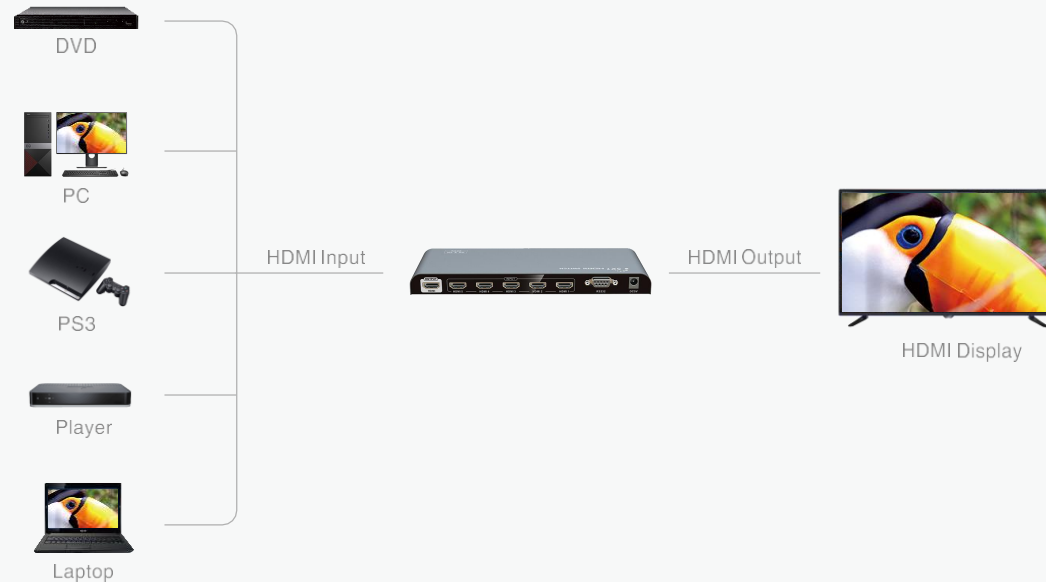

- Video wall controller 1X2.
- 1080p@60Hz
- Support video wall screen mode and clone screen mode.
- With 3.5mm audio output port, access to audio equipment.

Connection

Video Wall Screen Mode

Clonec Screen Mocde

Video Wall Screen Mode

Clonec Screen Mocde

TT314VW

HDMI 2X2 Video Wall Controller

- With 4 HDMI outputs, divides the input video into four parts and extend to four same size displays.
- Resolution supported is up to 1080p@60Hz.
- Support video wall screen mode and clone screen mode.
- With 3.5mm audio output port, access to audio equipment easily.

Connection

Full Mode

Clone Mode

| Video Switch

Model No.	Product	Features
TT501-V2.0	4K Switch 5X1	HDMI2.0 4K Switch 5X1

TT501-V2.0

4K Switch 5X1

- HDMI2.0.
- HDCP2.2.
- UHD4K @ 60Hz.
- Switch 5X1
- HDMI cable 10m+10m.

Connection

Mini Convertidor
Extensor
Repetidor

Converter

Model No.	Product	Features
TT350MINI	VGA to HDMI Converter	Mini VGA to HDMI Converter
TT352N	VGA to HDMI Converter	VGA to HDMI Converter
TT366	BNC to HDMI Converter	BNC to HDMI Converter
TT7505	BNC to VGA Converter	BNC to VGA Converter
TT3061	Audio Extractor	HDMI2.0 Audio Extractor