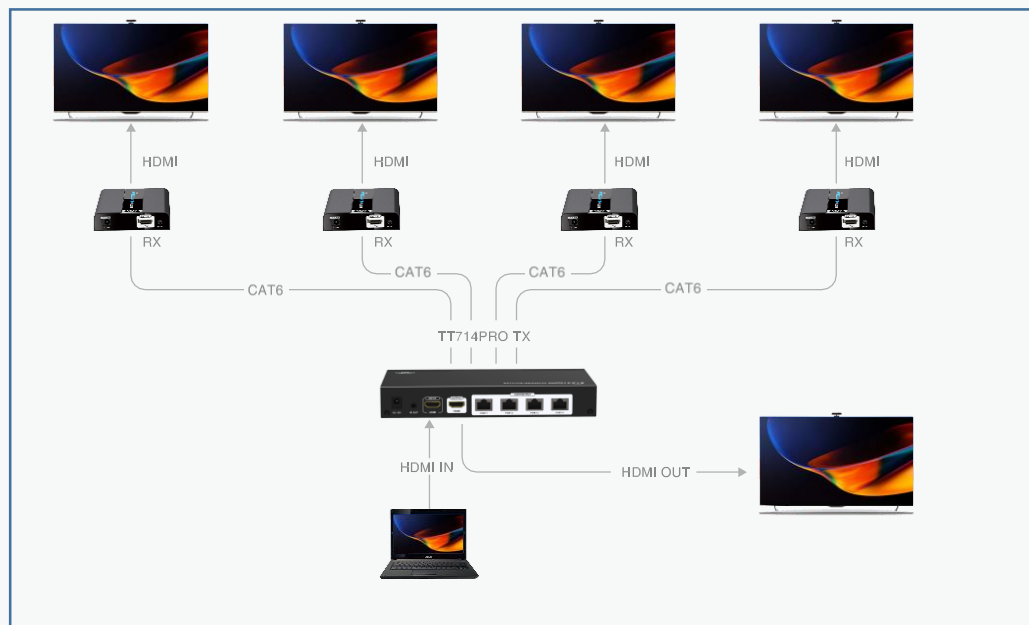

- HDMI2.0
- HDCP2.2.
- UHD **4K** @60Hz
- HDR
- Auto – scaler to output different resolution
- HDMI Cable **10m +10m** (Usar TT1684K)

Connection

TT714PRO

HDMI splitter 1x4 over Cat6 to 40M

- Full 1080P splitter 1x4
- Over Cat6 to 40m
- PoC – One power supply on TX only.
- HDMI Loop- out.
- IR control
- EDID Switch.

Connection

TT718PRO

HDMI splitter 1x8 over Cat6 to 40M

- Full 1080P splitter 1x8
- Over Cat6 to 40m
- PoC – One power supply on TX only.
- HDMI Loop- out.
- IR control .
- EDID switch.

Connection

TT714PRO-V2.0

HDMI 2.0 Splitter 1X4 over Cat6 to 40M

- 4K@60Hz HDMI Splitter 1x4 over Cat6 to 40M
- Support HDMI2.0, HDCP2.2.
- HDR
- YUV4:4:4
- Transmission rate 18Gbps.
- PoE- One power supply on TX only.
- HDMI Loop-out for local display or monitoring function.
- IR Control.

Connection

TT314-4K-HDbitT

HDMI Splitter 1X4 over Cat5/6 to **120M**

- 4K X 2K Splitter 1X4.
- Over Cat5 to **120M**.
- IR Control

Connection

5C

Matrix
HDMI

| HDMI Matrix Switch