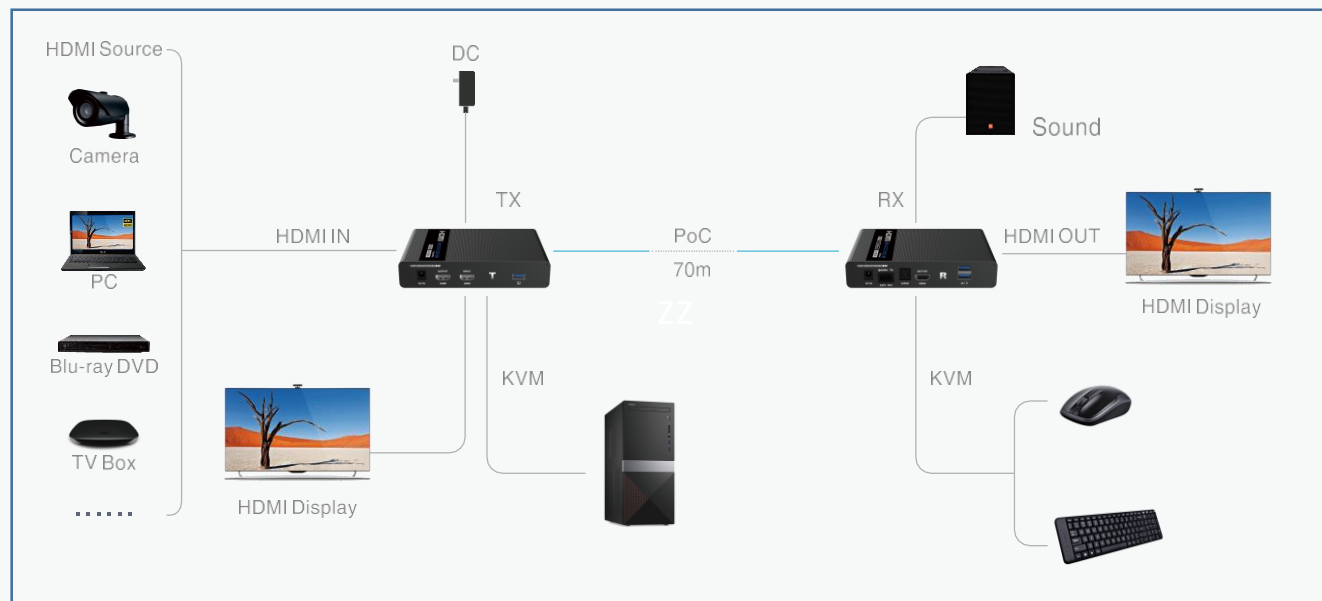

Connection