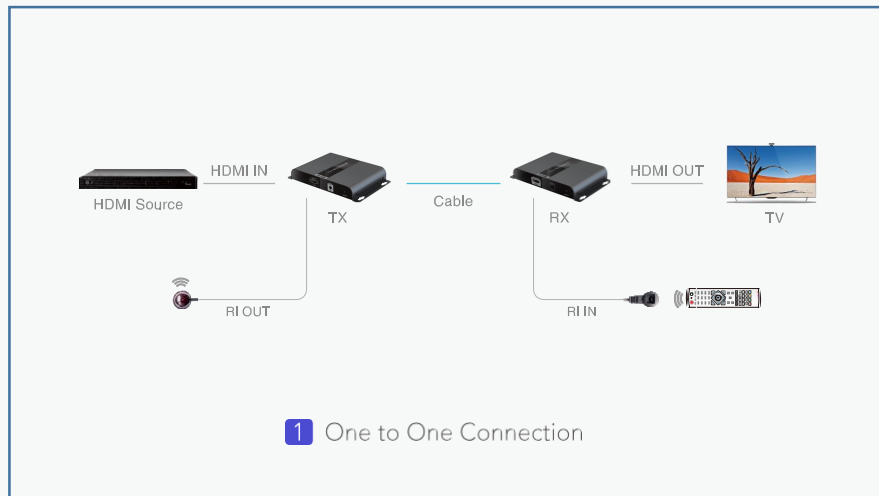

- 1080P to 100M/328ft wirelessly
- IR Control.
- Supports 1TX to 2RX Connection.
- Supports 2TX to 2RX Connection.
- Max. 10 sets can be used at same place.

Connection

TT688N

4K Wireless HDMI Extender 50M

- 4K to 164ft /50m wirelessly
- HDMI Loop-out on Tx.
- IR Control
- Plug & play

Connection

HDMI Extender
over optical
fiber - over
power line.

| Extender HDMI over optical fiber

Model No.	Product	Features
TT378A-4K	HDMI Extender	4K over fiber to 20KM, with IR.

TT378A-4K

4K over Fiber to 20KM

- 4K over Fiber to **20KM**
- With Control IR
- ONE to MANY Connection.

Connection

Extender HDMI over Power Line

Model No.	Product	Features
TT380	HDMI Extender	Full 1080P over Powerline to 300M, with Loop and IR

TT380

Extenders over Power Line 300M

- Full 1080P extender kit over Power **300M**
- HDMI Loop - out for local display or mounting function.
- IR pass back for remote control.

Connection

4

HDMI
Splitter

HDMI Splitter