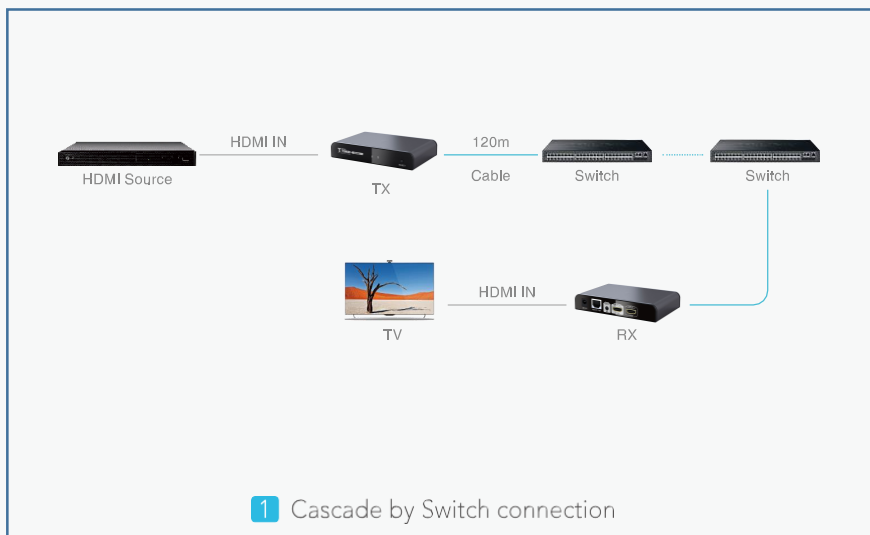

HDMI Extender over UTP.

HDMI Extender over CAT Cable

Model No.	Product	Features
TT372EDID	HDMI Extender	Full 1080P over Cat6 to 50M, with IR & Loop-out
TT383PRO	HDMI Extender	Full 1080P over Cat5/6 to 120M/150M, with IR & Loop-out
TT383PRO-RX	HDMI Receiver	Full 1080P over Cat5/6 to 120M/150M, with IR
TT683	4K Extender	4K@30Hz over Cat5/6 to 120M, with IR
TT683-RX	4K Receiver	4K@30Hz over Cat5/6 to 120M, with IR
TT672	4K Extender	4K@30Hz over Cat6 to 60M, 4K@60Hz to 30M, with IR
TT676	4K Extender	4K@60Hz over Cat6 to 70M, with IR, POE, Loop-out, cascade connection
TT371KVM	KVM Extender	Full 1080P over Cat6 to 60M, with Loop-out and KVM
TT373KVM	KVM Extender	Full 1080P over IP Cat5/6 to 120m, with KVM
TT676KVM	4K KVM Extender	4K@60Hz over CAT6 to 70m, with KVM, cascade connection
TT383VGA	VGA Extender	Full 1080P over Cat5/6 to 120M/150M, one to many connection

TT372EDID

HDMI Extender over CAT6 to 50m,with loop-out,POE and IR

- HDMI extender kit over CAT6 to 50m.
- Only one power supply on the transmitter side.
- Resolution supporting: 1080p @ 50 / 60Hz.
- Suggested network cable: Cat 6, Cat 6A, Cat 7 (100% Copper).
- HDMI loop output for local display or monitoring function.
- Supports uncompressed AV signals and no loss of transmission.
- No need for software or driver.
- Signal control by remote control.

Connection

TT383PRO

HDMI Extender over IP CAT5/6 to 120M/150M

- HDMI extender kit over CAT5/5e/6 to 120m/150m
- HDMI Loop-Out for local display or monitoring function.
- Cascade connection by switch to 300m,1000m...
- No effect to network,plug & play.
- Supports 1 transmitter to max.253 receivers connection.
- IR Pass-through for remote controller.

Connection

TT683

Extenders over IP CAT Cable 4K x 2K

- 4K extender kit over CAT5/5e/6 to 120m/150m
- Cascade connection by switch to 300m, 1000m...
- No effect to network, plug & play.
- Supports 1 transmitter to max. 253 receivers connection.
- IR Pass-through for remote controller.