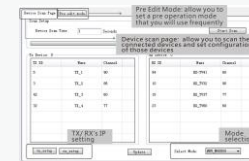

Via Webpage Control
(Login IP: 192.168.2.XXX)