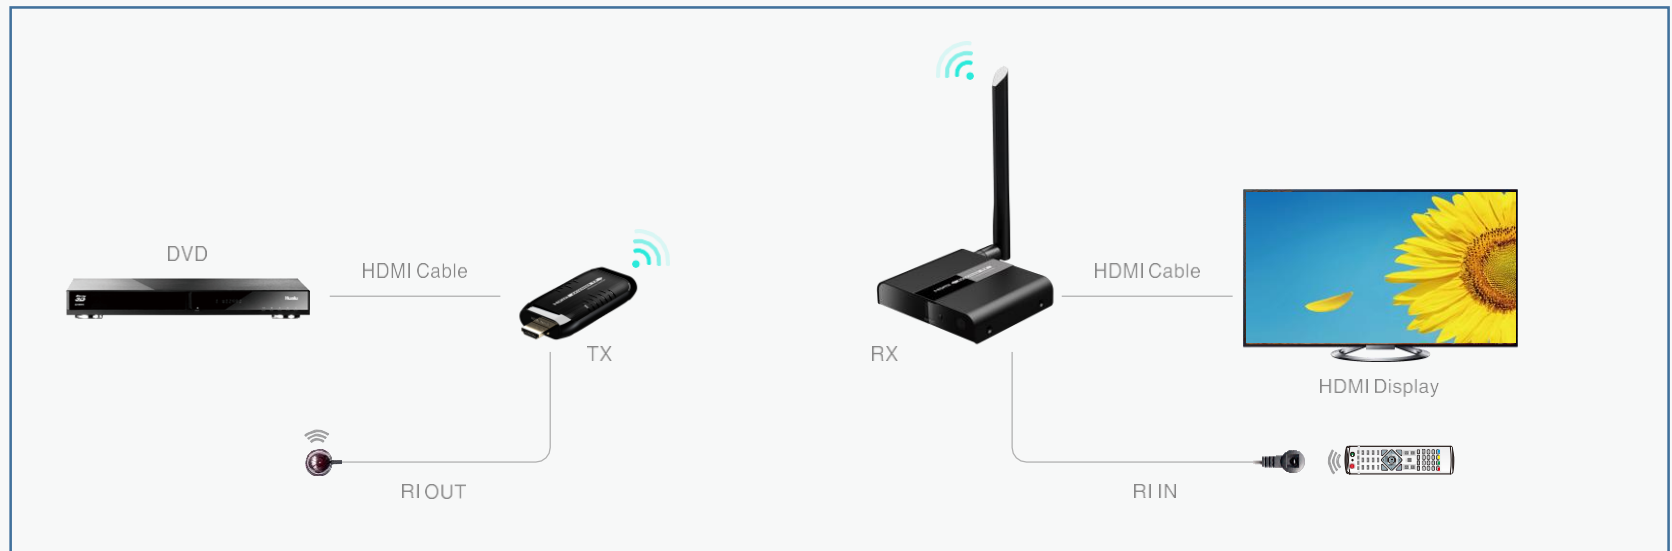

TT388MINI

15M Mini Size Wireless HDMI Extender

- 1080P to 15M/49ft wirelessly
- Ultra mini Size
- TX power by HDMI port, RX power by micro USB cable
- IR control
- Plug and play.

Wireless transmission

Mini design

HDMI USB port for power

15M

1080P@60Hz

Plug and play

Connection

TT388Dongle

Wireless HDMI Dongle **50M**

- Full 1080P to 50m/164ft wirelessly
- IR Control
- USB power for TX
- HDMI male on TX

Connection

TT388DM

15M Wireless HDMI Switch Extender.

- HDMI1.3
- HDCP1.2
- Full 1080P to 15m/49ft
- Switch 10 x 1
- TX powered by input source
- Plug & play

Connection

TT388M-DUAL

100M Wireless HDMI Extender.

- 1080P to 100M/328ft wirelessly
- IR Control.
- Supports 1TX to 2RX Connection.
- Supports 2TX to 2RX Connection.
- Max. 10 sets can be used at same place.

Connection

TT688N

4K Wireless HDMI Extender 50M