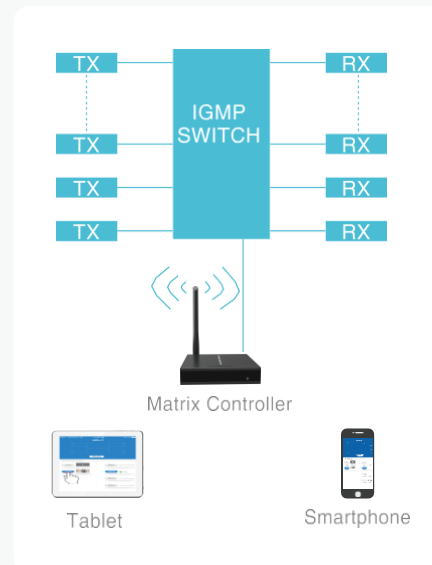

APP Control
(Android, iOS, PC)

IR Control
(20~60KHz IR frequency range)

Hard Button Control
(Select and switch source)

Via Webpage Control
(Login IP: 192.168.2.XXX)

TT683MATRIX-RX

4K X 2K Reciever over IP CAT Cable MATRIX

- 4K X 2K over Cat5/6 to 120m/150m
- Max.100 input channels.
- Unlimited output.
- Remote, PC, Button and APP control.

Connection

HDMC001

Controller of MATRIX

- Wireless controller of TT383Matrix TT683Matrix.
- Used by APP on smart phone or laptop.
- Preview function.
- Set ID of TX and RX.
- Easy change channel.

Connection

TT414

4K X 2K HDMI Matrix Switch 4X4

4 input 4 output

4Kx2K@60Hz

YUV4:4:4

18Gbps

HDMI 2.0

HDCP2.2

3D

- 4 HDMI inputs & 4 HDMI outputs.
- 4K X 2K @30HZ.
- YUV : 4: 2: 2.
- 3D.
- Remote control , RS232 , Button control.

Connection

TT818

4K X 2K HDMI Matrix Switch 8X8

8 input 8 output	4Kx2K@60Hz	YUV4:2:2	10.2Gbps	HDMI 1.4	HDCP1.4	3D