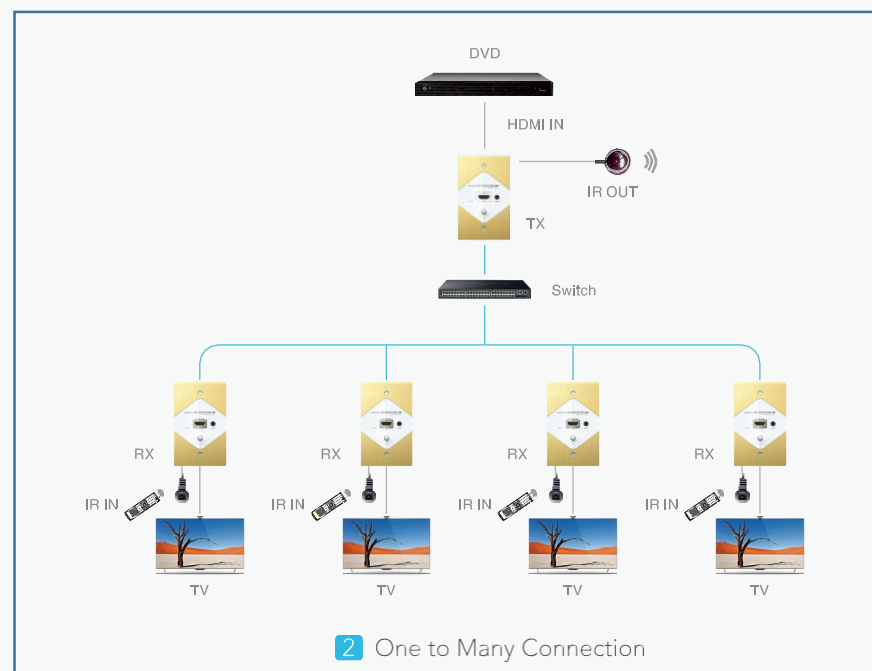

Connection