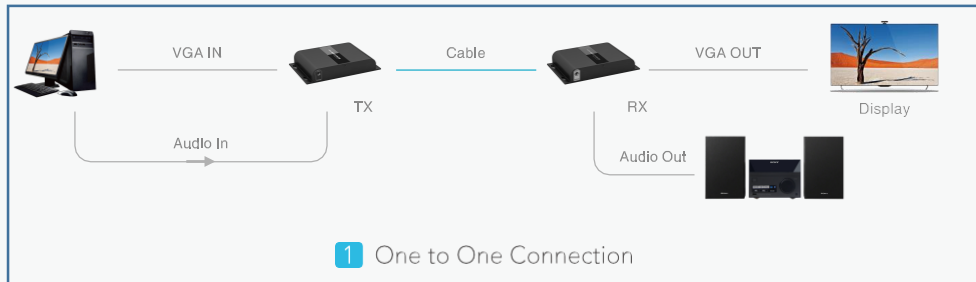

- 4K@60Hz extender kit over CAT6 to 70m
- Support HDMI 2.0 and compatible with HDCP 2.2.
- Support 4K@60Hz (4:4:4/4:4:2) and 18Gbps bandwidth.
- Uncompressed AV signals and no loss of transmission.
- POE supports one power adaptor on transmitter side only.
- Cascade connection to 140m,200m..700m.
- Support HDR and Dolby audio.
- Support SPDIF / TOSLINK Audio out.
- Support bi-directional IR pass back.
- Auto down-scaling to match different resolution.
- USB2.0 KVM (keyboard video mouse).

Connection

TT383VGA

VGA Extender to 120/150M

- VGA extender kit to 120/150M
- Cascade Connection through switch to unlimited distance.
- Supports 1TX to 253RX Connection.
- VGA TX can work with HDMI RX.

Connection