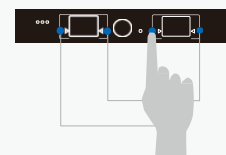

TT383MATRIX

Extenders over IP CAT Cable MATRIX

- 1080P over Cat5/6 to 120m/150m
- Max.100 input channels.
- Unlimited output.
- Remote, PC, Button and APP control.

Connection

Various Control Methods

APP Control
(Android, iOS, PC)

IR Control
(20~60KHz IR frequency range)

Hard Button Control
(Select and switch source)

Via Webpage Control
(Login IP: 192.168.2.XXX)

TT383MATRIX-RX

Receiver over IP CAT Cable MATRIX

- 1080P over Cat5/6 to 120m/150m
- Max.100 input channels.
- Unlimited output.
- Remote, PC, Button and APP control.