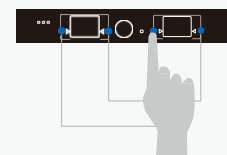

Hard Button Control
(Select and switch source)