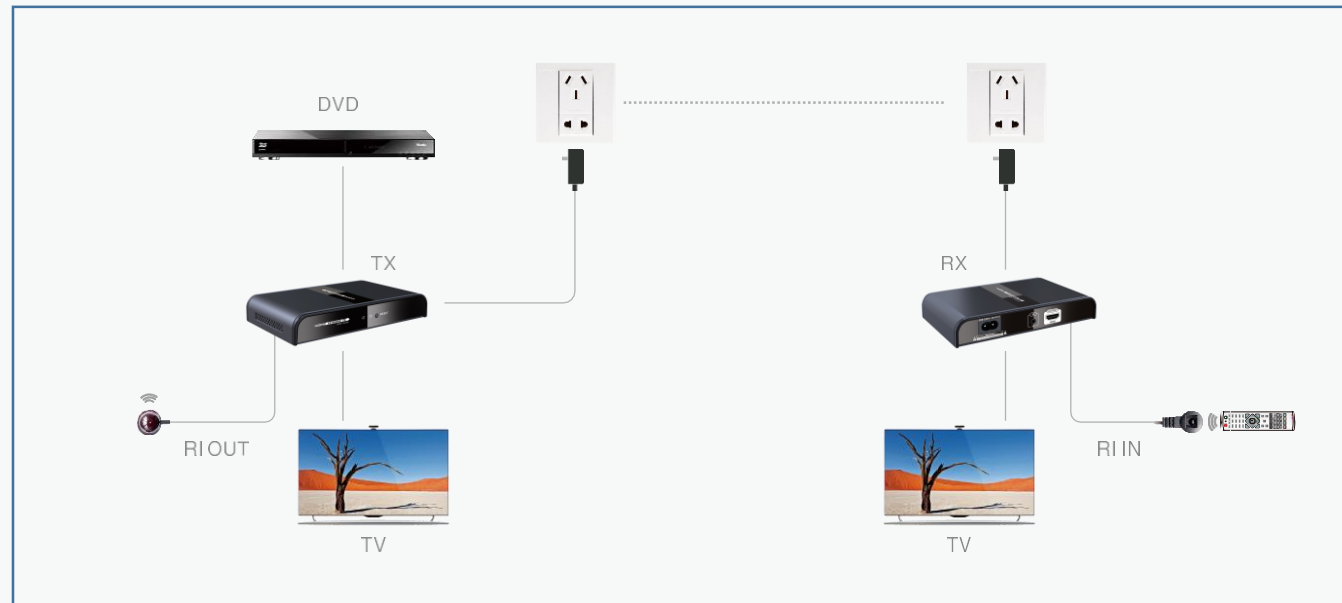

- 4K to 164ft /50m wirelessly
- HDMI Loop-out on Tx.
- IR Control
- Plug & play

Connection

HDMI Extender
over optical
fiber - over
power line.

| Extender HDMI over optical fiber

Model No.	Product	Features
TT378A-4K	HDMI Extender	4K over fiber to 20KM, with IR.

TT378A-4K

4K over Fiber to 20KM

- 4K over Fiber to **20KM**
- With Control IR
- ONE to MANY Connection.

Connection

Extender HDMI over Power Line

Model No.	Product	Features
TT380	HDMI Extender	Full 1080P over Powerline to 300M, with Loop and IR

TT380

Extenders over Power Line 300M

- Full 1080P extender kit over Power **300M**
- HDMI Loop - out for local display or mounting function.
- IR pass back for remote control.

Connection

4

HDMI
Splitter

HDMI Splitter