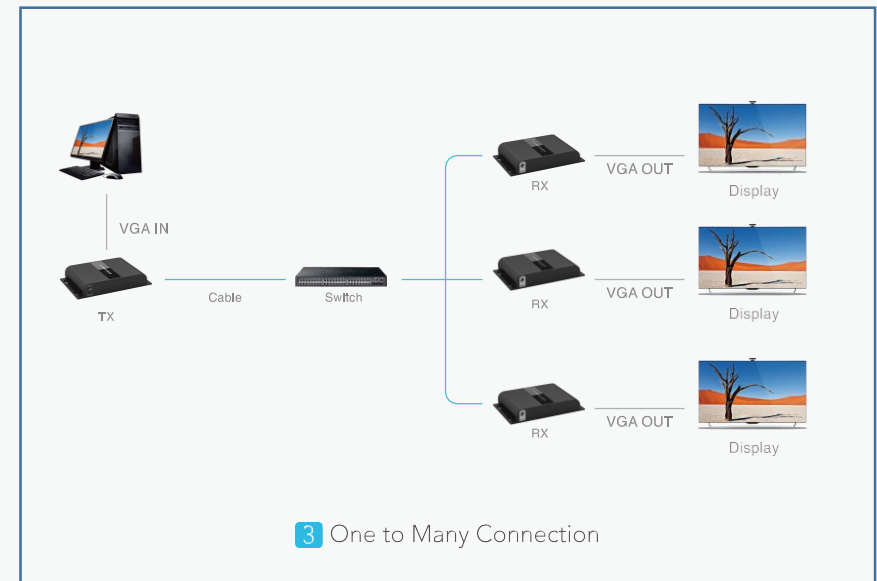

Connection

TT383VGA

VGA Extender to 120/150M

- VGA extender kit to 120/150M
- Cascade Connection through switch to unlimited distance.
- Supports 1TX to 253RX Connection.
- VGA TX can work with HDMI RX.

Connection