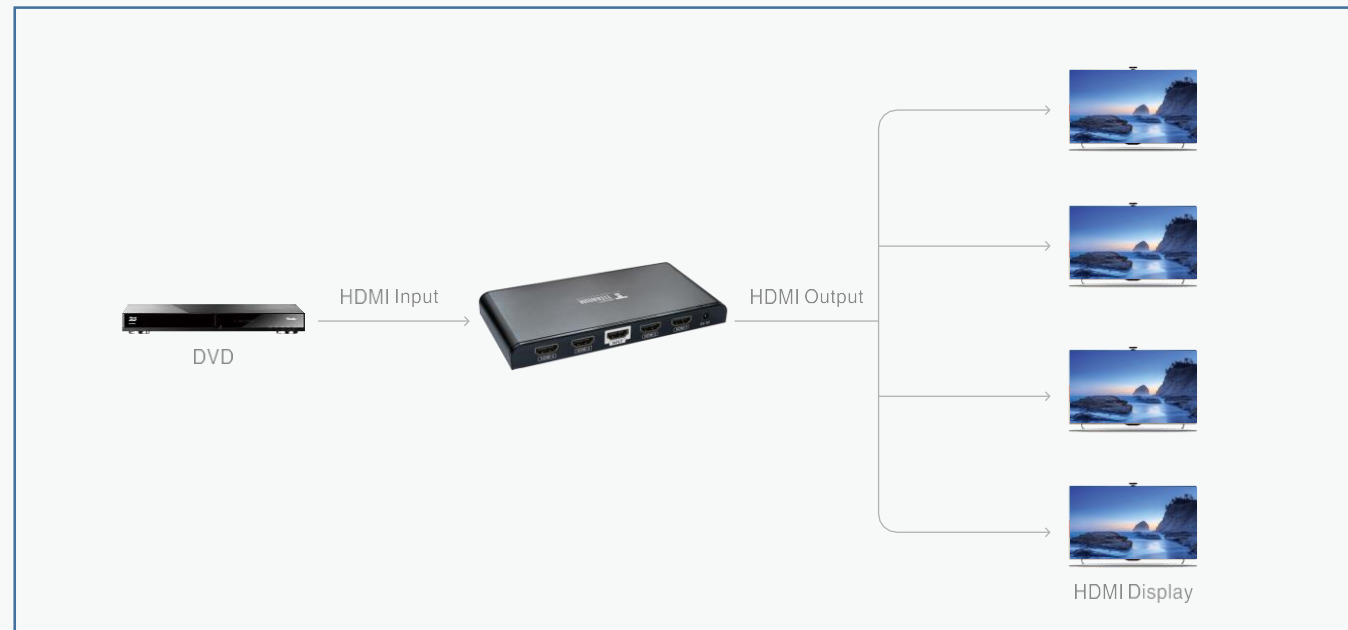

TT380

Extenders over Power Line 300M

- Full 1080P extender kit over Power **300M**
- HDMI Loop - out for local display or mounting function.
- IR pass back for remote control.

Connection

4

HDMI
Splitter

HDMI Splitter

TT312-V2.0

4K HDMI2.0 Splitter 1X2

- HDMI2.0
- HDCP2.2.
- UHD **4K** @60Hz
- Splitter 1X2
- HDMI Cable 10m +10m (Use TT1684K)

Connection

TT314PRO

4K Splitter 1X4

- UHD 4K @30Hz
- Splitter 1X4
- HDMI Cable 10m +10m (Usar TT1684K)

Connection

TT318PRO

4K Splitter 1X8

- UHD 4K @30Hz
- Splitter 1X8
- HDMI Cable 10m +10m (Usar TT1684K)

Connection

TT312HDR-V2.0

4K HDMI2.0 Splitter 1X2,HDR

- HDMI 2.0
- HDR
- 4Kx2K@60Hz
- Auto-scaler
- 3D
- Plug & Play