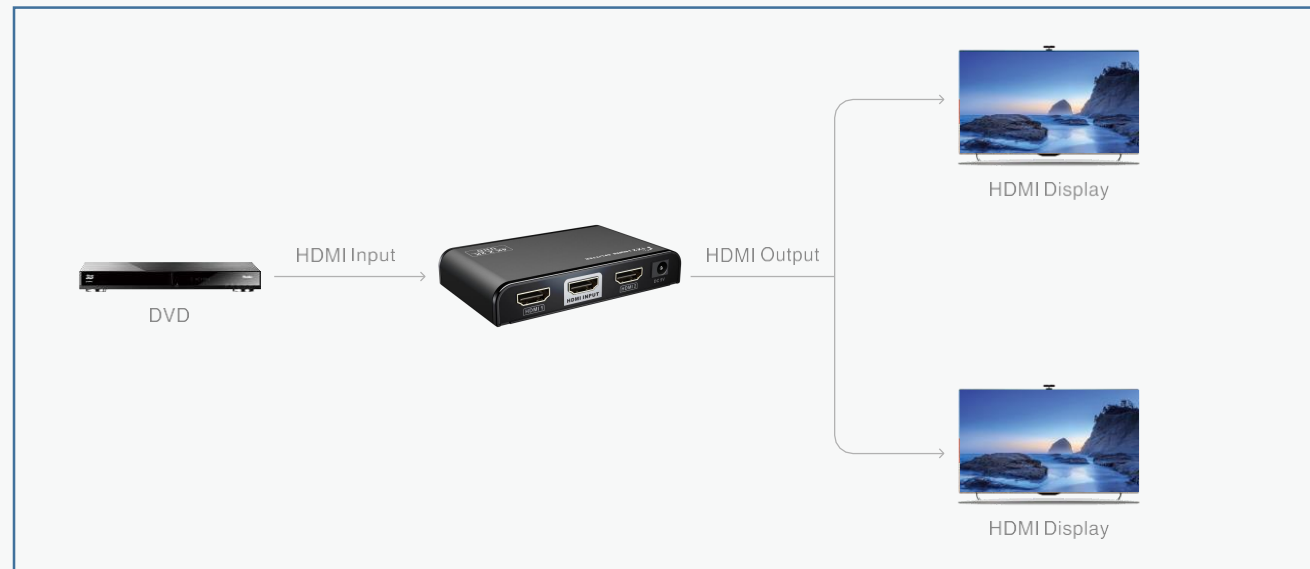

TT380

Extenders over Power Line 300M

- Full 1080P extender kit over Power **300M**
- HDMI Loop - out for local display or mounting function.
- IR pass back for remote control.

Connection

4

HDMI
Splitter

HDMI Splitter

Model No.	Product	Features
TT312-V2.0	4K Splitter 1X2	HDMI2.0 4K@60Hz Splitter 1X2
TT314PRO	4K Splitter 1X4	4K@30Hz Splitter 1X4
TT318PRO	4K Splitter 1X8	4K@30Hz Splitter 1X
TT312HDR-V2.0	4K HDR Splitter 1X2	HDMI2.0 4K@60Hz Splitter 1X2,with HDR
TT314HDR-V2.0	4K HDR Splitter 1X4	HDMI2.0 4K@60Hz Splitter 1X4,with HDR
TT318HDR-V2.0	4K HDR Splitter 1X8	HDMI2.0 4K@60Hz Splitter 1X8,with HDR
TT714PRO	HDMI Splitter 1X4	HDMI Splitter 1X4 over Cat6 to 40M,with IR and POE
TT718PRO	HDMI Splitter 1X8	HDMI Splitter 1X8 over Cat6 to 40M,with IR and POE
TT714PRO-V2.0	HDMI Splitter 1X4	HDMI2.0 4K@60Hz Splitter 1X4 over Cat6 to 40M,with IR and POE
TT314-4K-HDbitT	4K Splitter 1X4	4K@30Hz Splitter 1X4 over Cat5/6 to 120M,with IR

TT312-V2.0

4K HDMI2.0 Splitter 1X2

- HDMI2.0
- HDCP2.2.
- UHD **4K** @60Hz
- Splitter 1X2
- HDMI Cable 10m +10m (Use TT1684K)

Connection

TT314PRO

4K Splitter 1X4

- UHD 4K @30Hz
- Splitter 1X4
- HDMI Cable 10m +10m (Usar TT1684K)