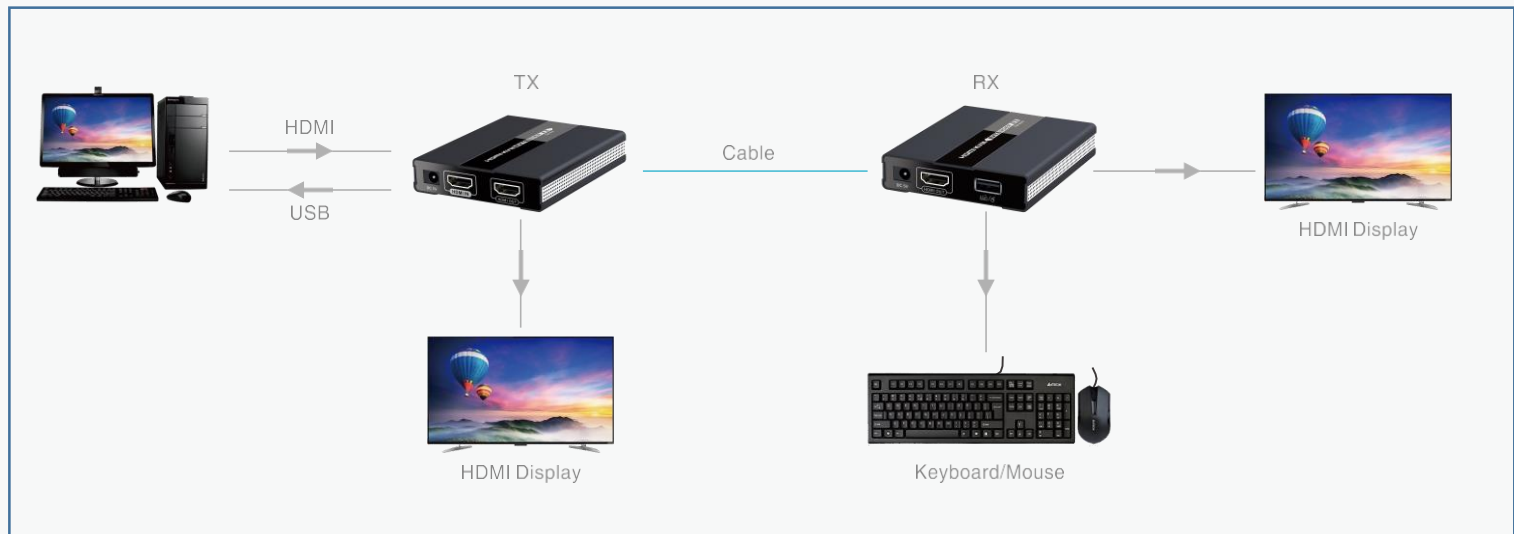

Cascade Connection	Zero Latency	4Kx2K @ 30/60Hz ultra HD	20-60KHz IR Passback	Lightning Protection / Surge Protection / ESD Protection
HDMI Loop Out	PoC	Dolby	HDMI 2.0 HDCP 2.2 HDMI 2.0	S/PDIF ARC

- 4K extender kit over CAT6 to 70m
- Support HDMI 2.0 and compatible with HDCP 2.2.
- Support 4K@60Hz (4:4:4/4:4:2) and 18Gbps bandwidth.
- Uncompressed AV signals and no loss of transmission.
- POE supports one power adaptor on transmitter side only.
- Cascade connection to 140m,200m..700m.
- Support HDR and Dolby audio.
- Support SPDIF / TOSLINK Audio out.
- Support bi-directional IR pass back.
- Auto down-scaling to match different resolution.

Connection

TT371KVM

HDMI Extender with USB2.0

- Real time
- 60M/CAT6
- KVM
- 1080P HD
- Compliant CAT5/5e/6
- Point to point configuration

- Full 1080 over CAT6 to 60m
- USB2.0 ports for KVM (Keyboard video mouse)
- With Loop-out for local display monitoring function.
- Real time without latency

Connection

TT373KVM

HDMI Extender 120m with USB2.0

- Full 1080 over CAT5/6 to 120m
- USB2.0 ports for KVM (Keyboard video mouse)
- Support one to many Connection by switch.

Connection

TT676KVM

HDMI2.0 Extender with USB2.0

- 4K@60Hz extender kit over CAT6 to 70m
- Support HDMI 2.0 and compatible with HDCP 2.2.
- Support 4K@60Hz (4:4:4/4:4:2) and 18Gbps bandwidth.
- Uncompressed AV signals and no loss of transmission.
- POE supports one power adaptor on transmitter side only.
- Cascade connection to 140m,200m..700m.
- Support HDR and Dolby audio.
- Support SPDIF / TOSLINK Audio out.
- Support bi-directional IR pass back.
- Auto down-scaling to match different resolution.
- USB2.0 KVM (keyboard video mouse).