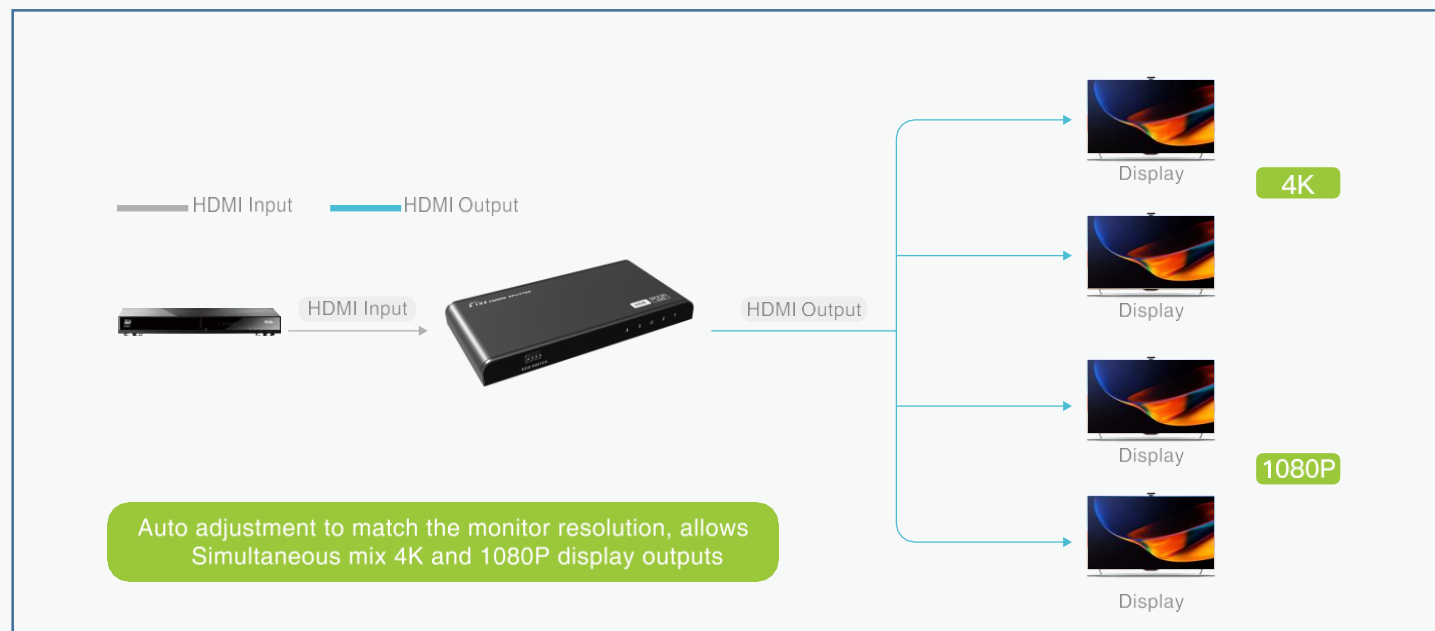

Connection

TT318PRO

4K Splitter 1X8

- UHD 4K @30Hz
- Splitter 1X8
- HDMI Cable 10m +10m (Usar TT1684K)

Connection

TT312HDR-V2.0

4K HDMI2.0 Splitter 1X2,HDR

- HDMI 2.0
- HDR
- 4Kx2K@60Hz
- Auto-scaler
- 3D
- Plug & Play

- HDMI2.0
- HDCP2.2.
- UHD **4K** @60Hz
- HDR
- Auto – scaler to output different resolution
- HDMI Cable **10m +10m** (Usar TT1684K)

Connection

TT314HDR-V2.0

4K HDMI2.0 Splitter 1X4,HDR

- HDMI 2.0
- HDR
- 4Kx2K@60Hz
- Auto-scaler
- 3D
- Plug & Play

- HDMI2.0
- HDCP2.2.
- UHD **4K** @60Hz
- HDR
- Auto – scaler to output different resolution
- HDMI Cable **10m +10m** (Usar TT1684K)

Connection

TT318HDR-V2.0

4K HDMI2.0 Splitter 1X8

- HDMI 2.0
- 4Kx2K@60Hz
- Auto-scaler
- 3D
- Plug & Play

- HDMI2.0
- HDCP2.2.
- UHD **4K** @60Hz
- HDR
- Auto – scaler to output different resolution
- HDMI Cable **10m +10m** (Usar TT1684K)

Connection

TT714PRO

HDMI splitter 1x4 over Cat6 to 40M

- Full 1080P splitter 1x4
- Over Cat6 to 40m
- PoC – One power supply on TX only.
- HDMI Loop- out.
- IR control
- EDID Switch.