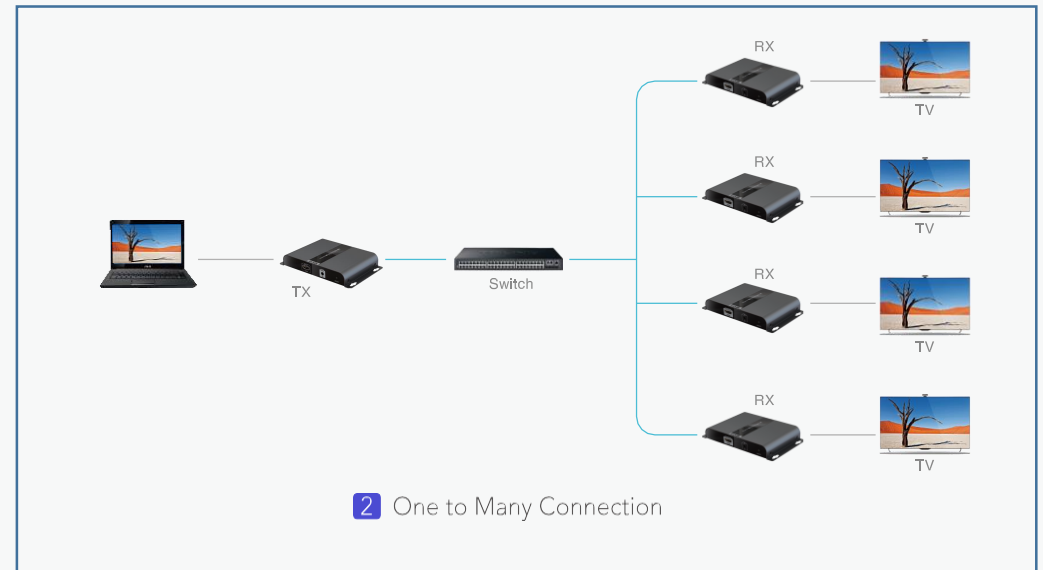

- 1080P to 100M/328ft wirelessly
- IR Control.
- Supports 1TX to 2RX Connection.
- Supports 2TX to 2RX Connection.
- Max. 10 sets can be used at same place.

Connection

TT688N

4K Wireless HDMI Extender 50M

- 4K to 164ft /50m wirelessly
- HDMI Loop-out on Tx.
- IR Control
- Plug & play

Connection

HDMI Extender
over optical
fiber - over
power line.

| Extender HDMI over optical fiber

Model No.	Product	Features
TT378A-4K	HDMI Extender	4K over fiber to 20KM, with IR.

TT378A-4K

4K over Fiber to 20KM

- 4K over Fiber to **20KM**
- With Control IR
- ONE to MANY Connection.

Connection

Extender HDMI over Power Line

Model No.	Product	Features
TT380	HDMI Extender	Full 1080P over Powerline to 300M, with Loop and IR