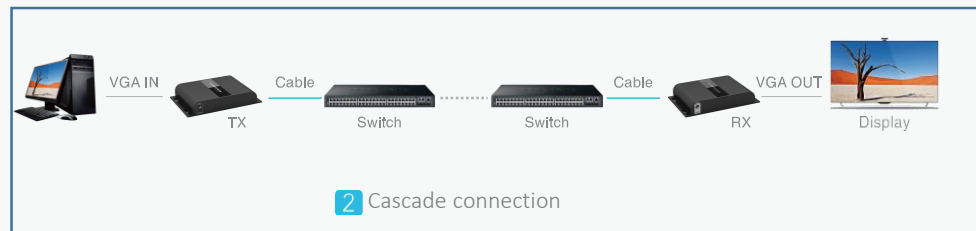

- 4K@60Hz extender kit over CAT6 to 70m
- Support HDMI 2.0 and compatible with HDCP 2.2.
- Support 4K@60Hz (4:4:4/4:4:2) and 18Gbps bandwidth.
- Uncompressed AV signals and no loss of transmission.
- POE supports one power adaptor on transmitter side only.
- Cascade connection to 140m,200m..700m.
- Support HDR and Dolby audio.
- Support SPDIF / TOSLINK Audio out.
- Support bi-directional IR pass back.
- Auto down-scaling to match different resolution.
- USB2.0 KVM (keyboard video mouse).

Connection

TT383VGA

VGA Extender to 120/150M

- VGA extender kit to 120/150M
- Cascade Connection through switch to unlimited distance.
- Supports 1TX to 253RX Connection.
- VGA TX can work with HDMI RX.

Connection

Extenders on CAT cable Wall plate.

Model No.	Product	Features
TT372W	HDMI Extender	Full 1080P over Cat6 to 50M, with IR
TT383W	HDMI Extender	Full 1080P over Cat6 to 120M, with IR

TT383W

Extenders over IP CAT Cable Wall Plate