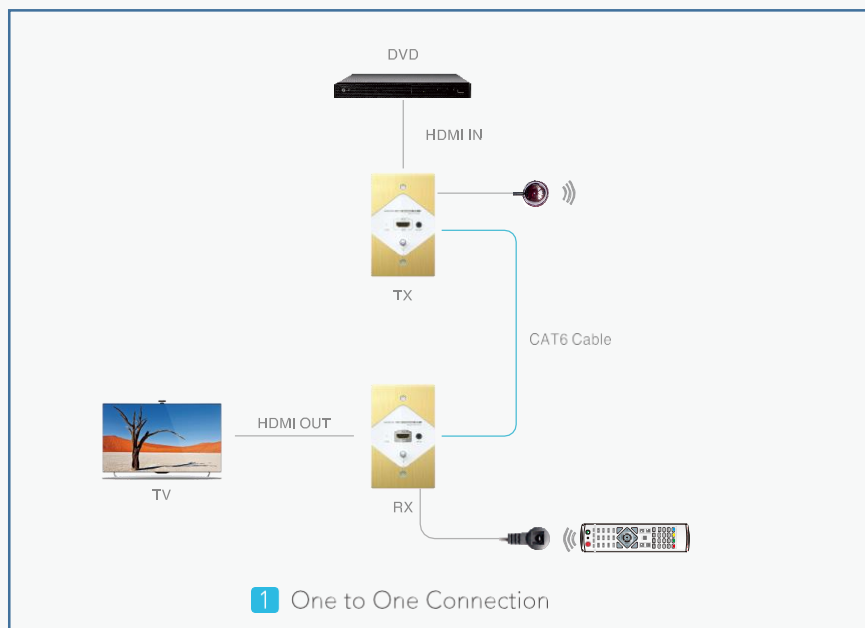

Connection

TT683

Extenders over IP CAT Cable 4K x 2K

- 4K extender kit over CAT5/5e/6 to 120m/150m
- Cascade connection by switch to 300m, 1000m...
- No effect to network, plug & play.
- Supports 1 transmitter to max. 253 receivers connection.
- IR Pass-through for remote controller.

Connection

TT383VGA

VGA Extender to 120/150M

- VGA extender kit to 120/150M
- Cascade Connection through switch to unlimited distance.
- Supports 1TX to 253RX Connection.
- VGA TX can work with HDMI RX.

Connection

Extenders on CAT cable Wall plate.

Model No.	Product	Features
TT372W	HDMI Extender	Full 1080P over Cat6 to 50M, with IR
TT383W	HDMI Extender	Full 1080P over Cat6 to 120M, with IR

TT383W

Extenders over IP CAT Cable Wall Plate

- HDMI Extender kit over CAT5/5e/6 to 120M/150M.
- Wall Plate.
- One to many Connection.
- IR pass-back for remote control.
- Support AV100-240 power supply

Connection

TT372W

Extenders over CAT cable Wall plate.