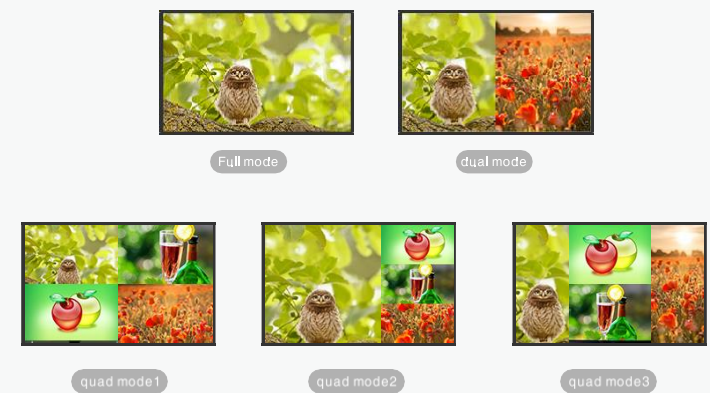

Connection