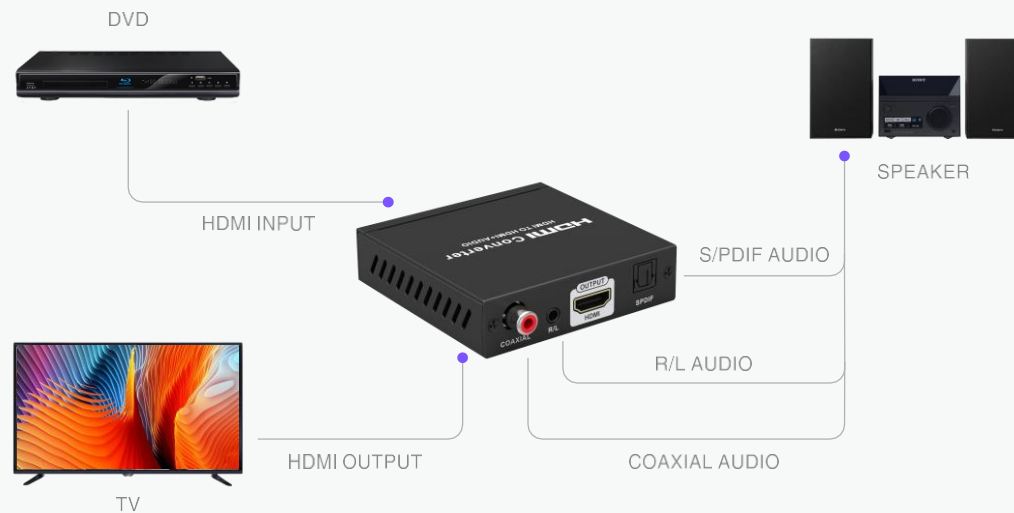

Connection