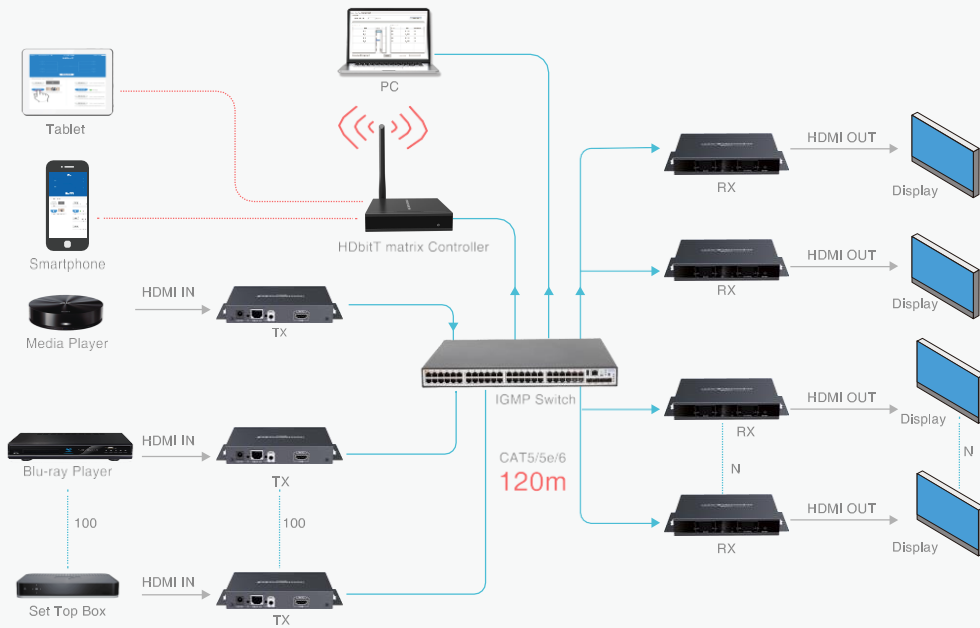

Connection

TT314-4K-HDbitT

HDMI Splitter 1X4 over Cat5/6 to **120M**

- 4K X 2K Splitter 1X4.
- Over Cat5 to **120M**.
- IR Control

Connection

5C

Matrix
HDMI

| HDMI Matrix Switch

Model No.	Product	Features
TT383MATRIX	HDMI Matrix Extender	Full 1080p over CAT5/6 to 120m/150m, with IR and Matrix
TT383MATRIX-RX	HDMI Matrix Receiver	Full 1080p over CAT5/6 to 120m/150m, with IR and Matrix
TT683MATRIX	Matrix Extender 4K	Matrix with IR, 4K @ 30Hz over CAT5 / 6 up to 120m.
TT683MATRIX-RX	Matrix Extender 4K	Matrix with IR, 4K @ 30Hz over CAT5 / 6 up to 120m.
TT414	4x4 HDMI Matrix	4x4 matrix for 4K @ 30
TT818	8x8 HDMI Matrix	8x8 matrix for 4K @ 30
TT414-V2.0	Matrix HDMI2.0 8x8	4x4 matrix for 4K @ 60
TT744	4x4 HDMI Matrix	4x4 HDMI matrix over CAT6 up to 40m, IR control, loop and PoE output

TT383MATRIX

Extenders over IP CAT Cable MATRIX

- 1080P over Cat5/6 to 120m/150m
- Max.100 input channels.
- Unlimited output.
- Remote, PC, Button and APP control.

Connection

Various Control Methods

APP Control
(Android, iOS, PC)

IR Control
(20~60KHz IR frequency range)

Hard Button Control
(Select and switch source)

Via Webpage Control
(Login IP: 192.168.2.XXX)

TT383MATRIX-RX

Receiver over IP CAT Cable MATRIX

- 1080P over Cat5/6 to 120m/150m
- Max.100 input channels.
- Unlimited output.
- Remote, PC, Button and APP control.