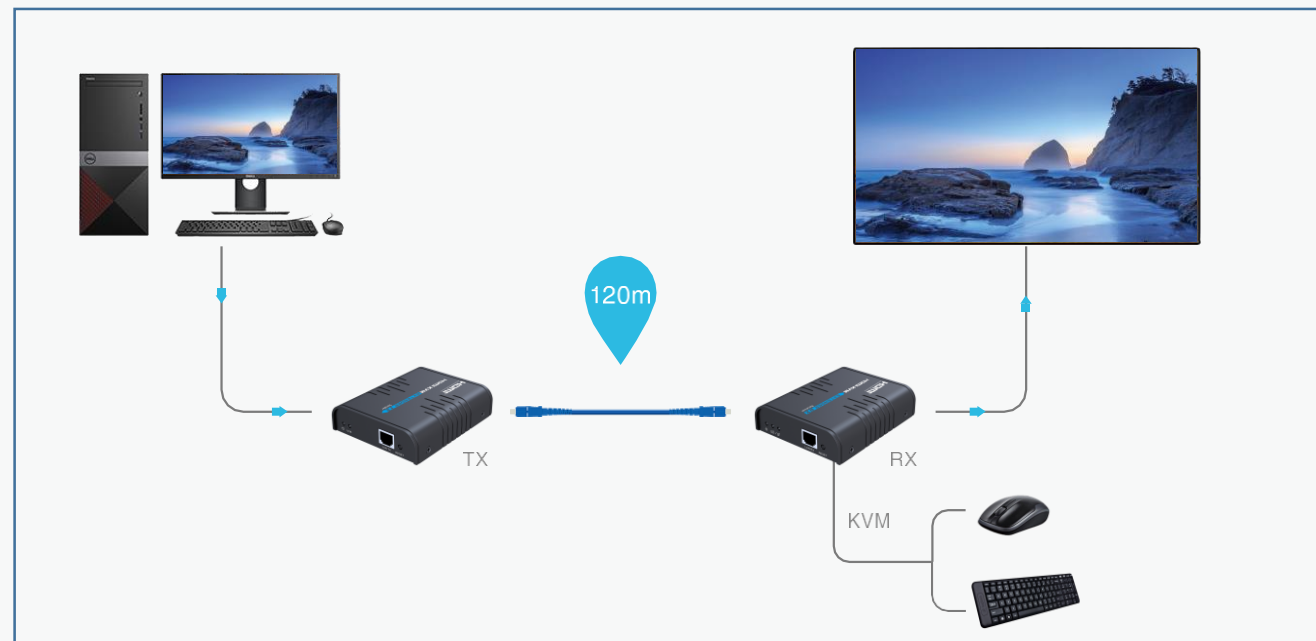

Connection

TT683

Extenders over IP CAT Cable 4K x 2K

- 4K extender kit over CAT5/5e/6 to 120m/150m
- Cascade connection by switch to 300m, 1000m...
- No effect to network, plug & play.
- Supports 1 transmitter to max. 253 receivers connection.
- IR Pass-through for remote controller.

Connection

TT371KVM

HDMI Extender with USB2.0

- Real time
- 60M/CAT6
- KVM
- 1080P HD
- Compliant CAT5/5e/6
- Point to point configuration

- Full 1080 over CAT6 to 60m
- USB2.0 ports for KVM (Keyboard video mouse)
- With Loop-out for local display monitoring function.
- Real time without latency

Connection

TT373KVM

HDMI Extender 120m with USB2.0

- Full 1080 over CAT5/6 to 120m
- USB2.0 ports for KVM (Keyboard video mouse)
- Support one to many Connection by switch.

Connection

TT676KVM

HDMI2.0 Extender with USB2.0

- 4K@60Hz extender kit over CAT6 to 70m
- Support HDMI 2.0 and compatible with HDCP 2.2.
- Support 4K@60Hz (4:4:4/4:4:2) and 18Gbps bandwidth.
- Uncompressed AV signals and no loss of transmission.
- POE supports one power adaptor on transmitter side only.
- Cascade connection to 140m,200m..700m.
- Support HDR and Dolby audio.
- Support SPDIF / TOSLINK Audio out.
- Support bi-directional IR pass back.
- Auto down-scaling to match different resolution.
- USB2.0 KVM (keyboard video mouse).