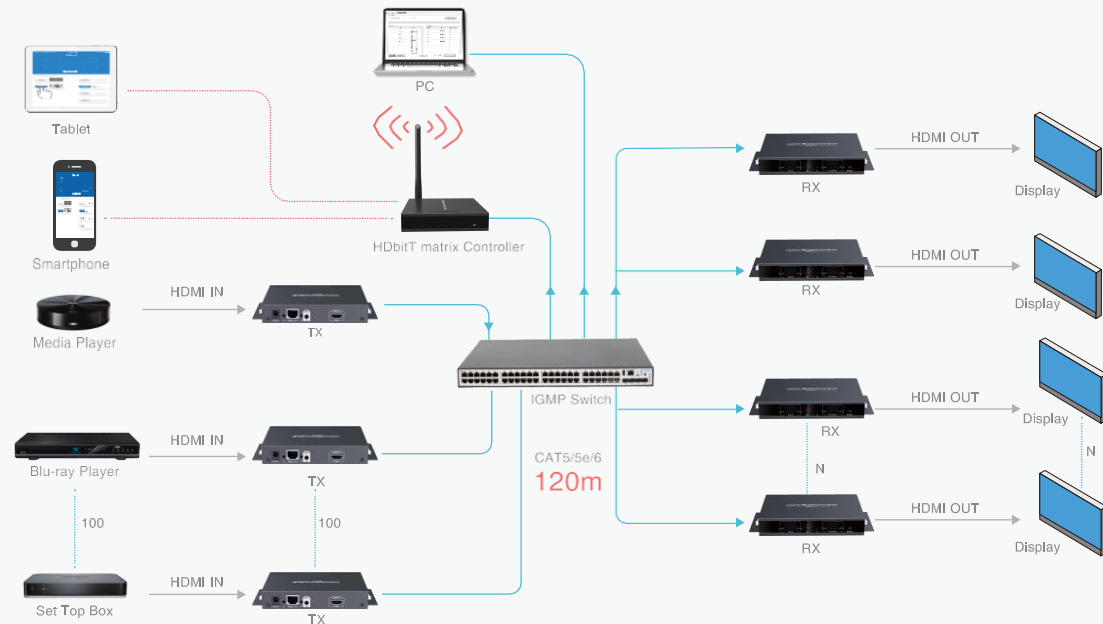

TT383MATRIX

Extenders over IP CAT Cable MATRIX

- 1080P over Cat5/6 to 120m/150m
- Max.100 input channels.
- Unlimited output.
- Remote, PC, Button and APP control.

Connection

Various Control Methods

APP Control
(Android, iOS, PC)

IR Control
(20~60KHz IR frequency range)

Hard Button Control
(Select and switch source)

Via Webpage Control
(Login IP: 192.168.2.XXX)

TT383MATRIX-RX

Receiver over IP CAT Cable MATRIX

- 1080P over Cat5/6 to 120m/150m
- Max.100 input channels.
- Unlimited output.
- Remote, PC, Button and APP control.

Connection

TT683MATRIX

4K X 2K Extenders over IP CAT Cable MATRIX

- 4K X 2K over Cat5/6 to 120m/150m
- Max.100 input channels.
- Unlimited output.
- Remote, PC, Button and APP control.

Connection

Various Control Methods

- 4K X 2K over Cat5/6 to 120m/150m
- Max.100 input channels.
- Unlimited output.
- Remote, PC, Button and APP control.

Connection

HDMC001

Controller of MATRIX

- Wireless controller of TT383Matrix TT683Matrix.
- Used by APP on smart phone or laptop.
- Preview function.
- Set ID of TX and RX.
- Easy change channel.