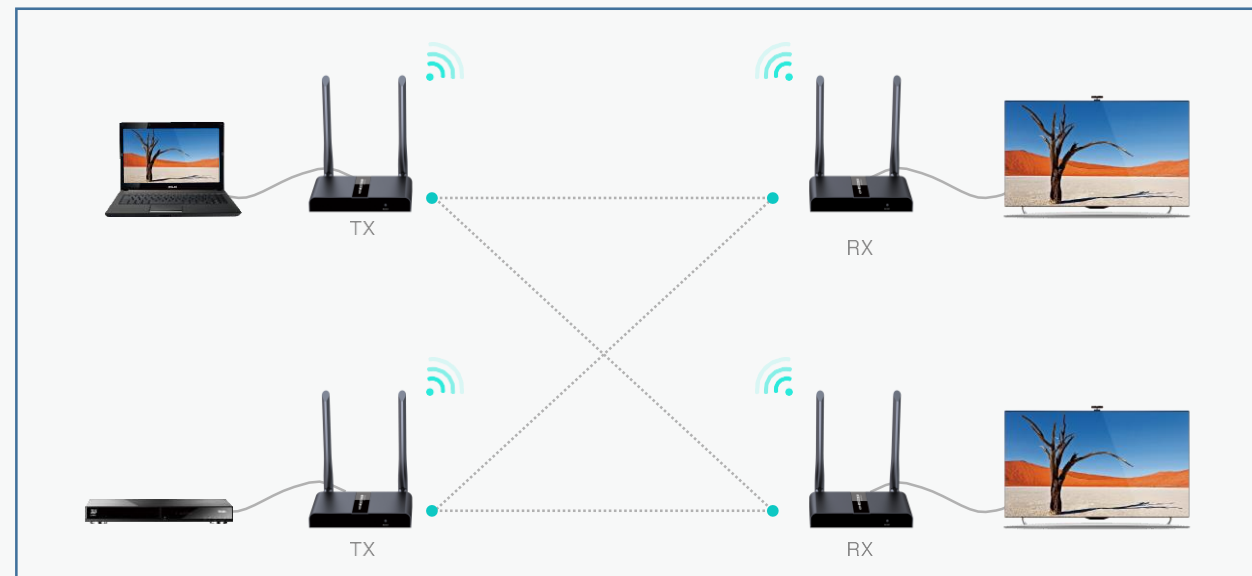

HDMI USB port for power

15M

1080P@60Hz

Plug and play

Connection

TT388Dongle

Wireless HDMI Dongle **50M**

- Full 1080P to 50m/164ft wirelessly
- IR Control
- USB power for TX
- HDMI male on TX

Connection

TT388DM

15M Wireless HDMI Switch Extender.

- HDMI1.3
- HDCP1.2
- Full 1080P to 15m/49ft
- Switch 10 x 1
- TX powered by input source
- Plug & play

Connection

TT388M-DUAL

100M Wireless HDMI Extender.

- 1080P to 100M/328ft wirelessly
- IR Control.
- Supports 1TX to 2RX Connection.
- Supports 2TX to 2RX Connection.
- Max. 10 sets can be used at same place.

Connection

TT688N

4K Wireless HDMI Extender 50M