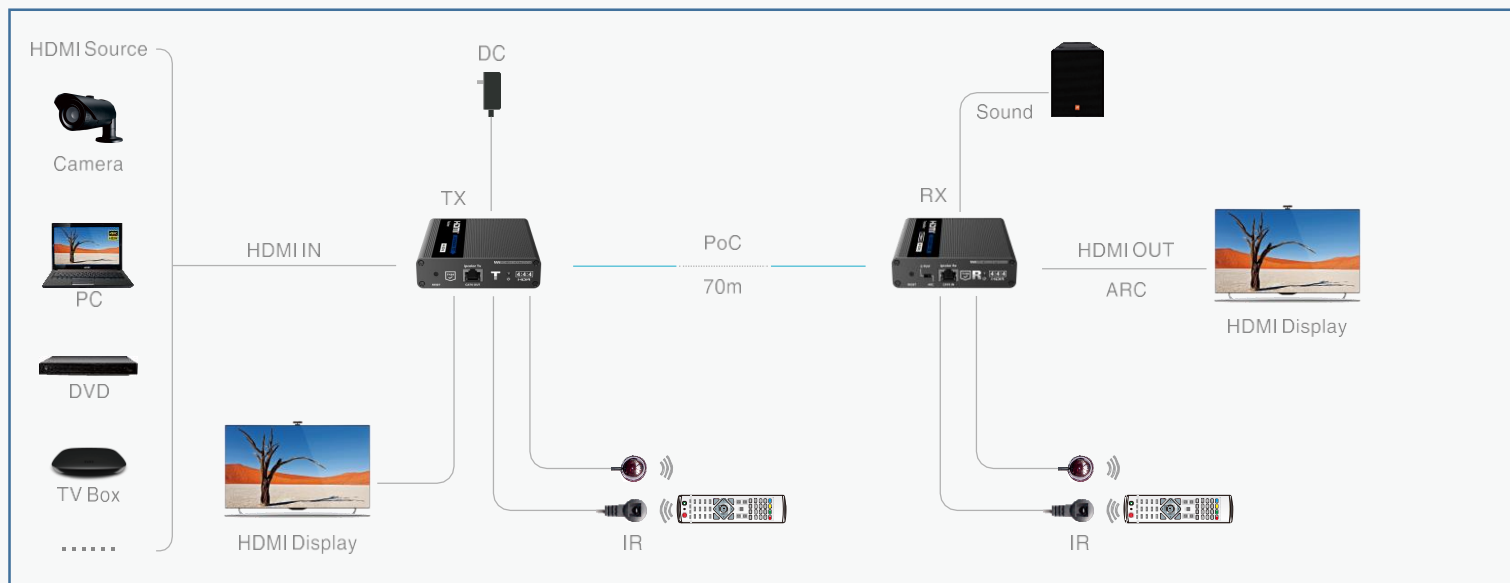

Connection

TT383PRO

HDMI Extender over IP CAT5/6 to 120M/150M

- HDMI extender kit over CAT5/5e/6 to 120m/150m
- HDMI Loop-Out for local display or monitoring function.
- Cascade connection by switch to 300m,1000m...
- No effect to network,plug & play.
- Supports 1 transmitter to max.253 receivers connection.
- IR Pass-through for remote controller.

Connection

TT683

Extenders over IP CAT Cable 4K x 2K

- 4K extender kit over CAT5/5e/6 to 120m/150m
- Cascade connection by switch to 300m, 1000m...
- No effect to network, plug & play.
- Supports 1 transmitter to max. 253 receivers connection.
- IR Pass-through for remote controller.

Cascade Connection	Zero Latency	4Kx2K @ 30/60Hz ultra HD	20-60KHz IR Passback	Lightning Protection / Surge Protection / ESD Protection
HDMI Loop Out	PoC	Dolby	HDMI 2.0 HDCP 2.2 HDMI 2.0	S/PDIF ARC

- 4K extender kit over CAT6 to 70m
- Support HDMI 2.0 and compatible with HDCP 2.2.
- Support 4K@60Hz (4:4:4/4:4:2) and 18Gbps bandwidth.
- Uncompressed AV signals and no loss of transmission.
- POE supports one power adaptor on transmitter side only.
- Cascade connection to 140m,200m..700m.
- Support HDR and Dolby audio.
- Support SPDIF / TOSLINK Audio out.
- Support bi-directional IR pass back.
- Auto down-scaling to match different resolution.

Connection

TT371KVM

HDMI Extender with USB2.0

- Real time
- 60M/CAT6
- KVM
- 1080P HD
- Compliant CAT5/5e/6
- Point to point configuration

- Full 1080 over CAT6 to 60m
- USB2.0 ports for KVM (Keyboard video mouse)
- With Loop-out for local display monitoring function.
- Real time without latency