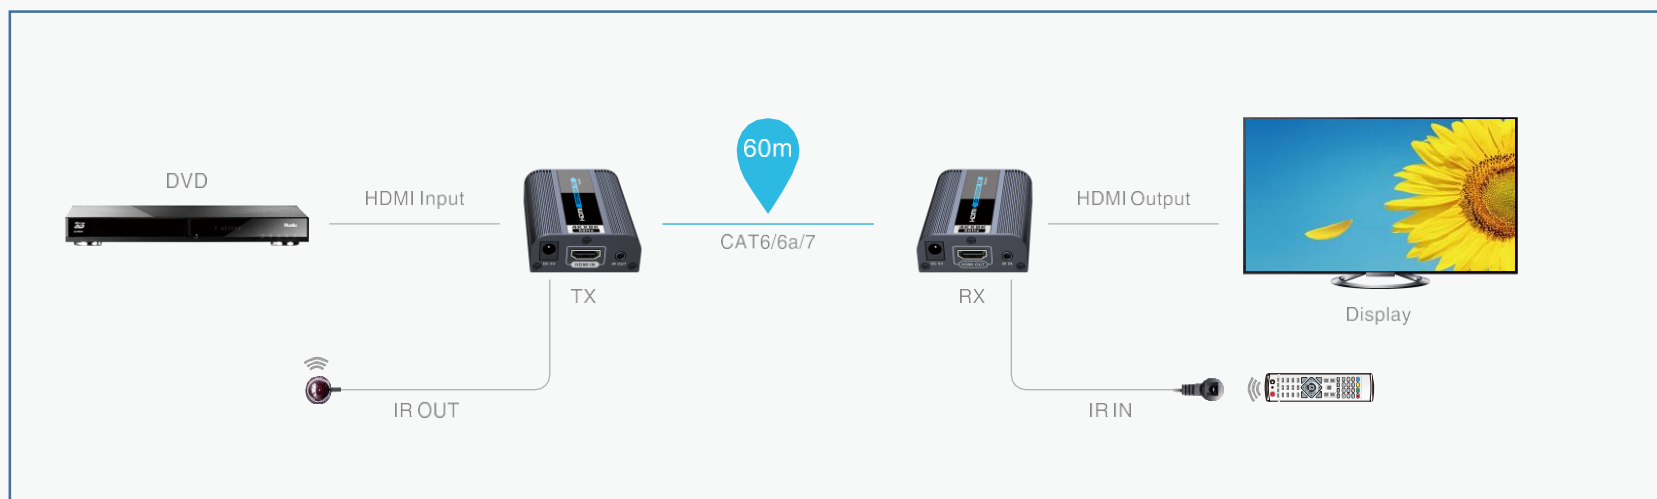

Connection