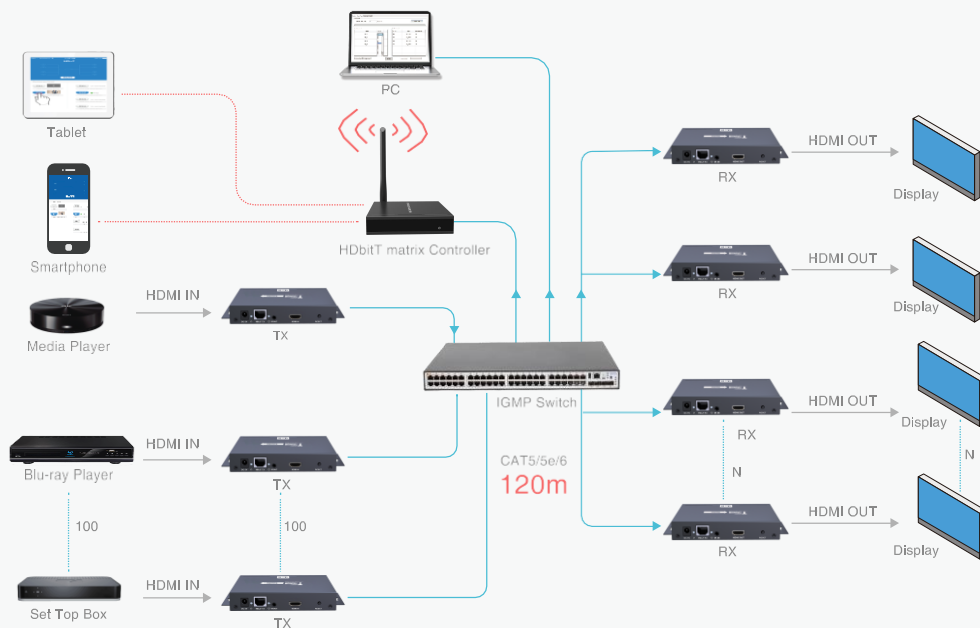

IR Control
(20~60KHz IR frequency range)

Hard Button Control
(Select and switch source)

Via Webpage Control
(Login IP: 192.168.2.XXX)

TT383MATRIX-RX

Receiver over IP CAT Cable MATRIX

- 1080P over Cat5/6 to 120m/150m
- Max.100 input channels.
- Unlimited output.
- Remote, PC, Button and APP control.

Connection

TT683MATRIX

4K X 2K Extenders over IP CAT Cable MATRIX

- 4K X 2K over Cat5/6 to 120m/150m
- Max.100 input channels.
- Unlimited output.
- Remote, PC, Button and APP control.

Connection

Various Control Methods

APP Control
(Android, iOS, PC)

IR Control
(20~60KHz IR frequency range)

Hard Button Control
(Select and switch source)

Via Webpage Control
(Login IP: 192.168.2.XXX)

TT683MATRIX-RX

4K X 2K Reciever over IP CAT Cable MATRIX

- 4K X 2K over Cat5/6 to 120m/150m
- Max.100 input channels.
- Unlimited output.
- Remote, PC, Button and APP control.

Connection

HDMC001

Controller of MATRIX

- Wireless controller of TT383Matrix TT683Matrix.
- Used by APP on smart phone or laptop.
- Preview function.
- Set ID of TX and RX.
- Easy change channel.