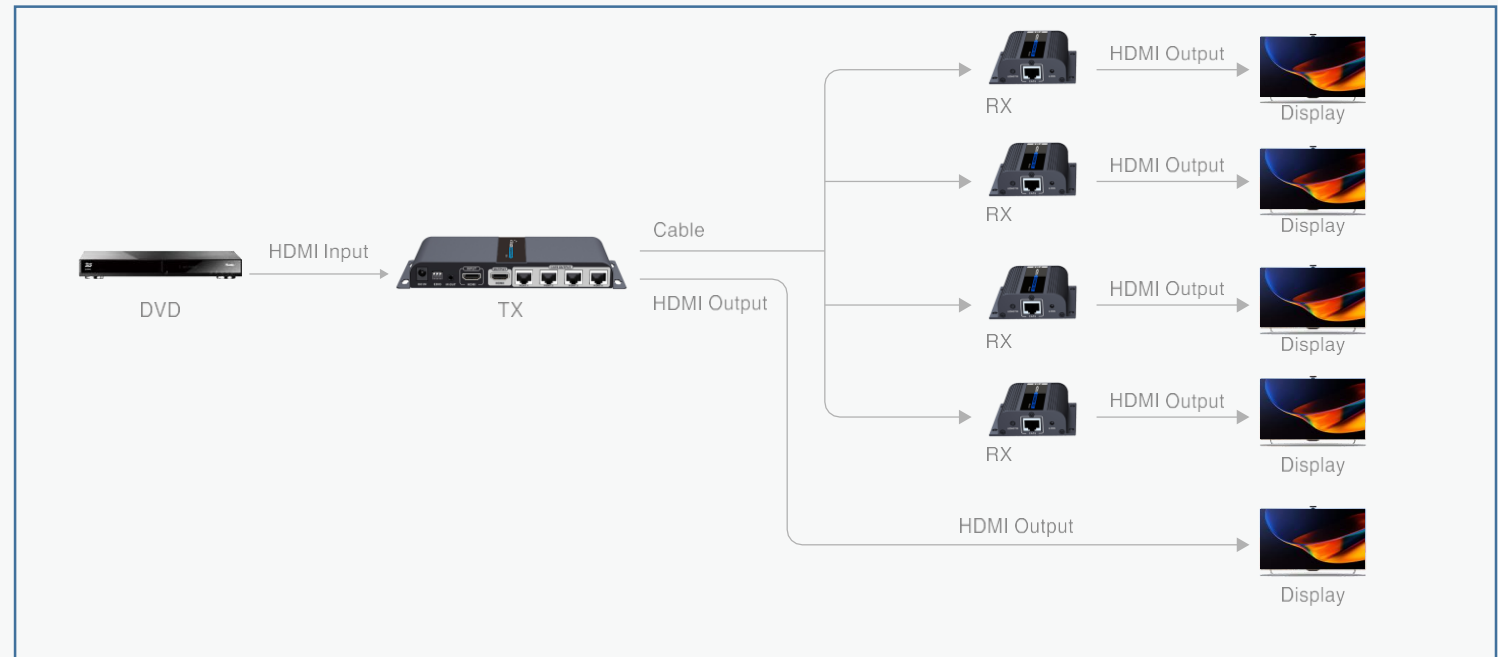

- HDMI2.0
- HDCP2.2.
- UHD **4K** @60Hz
- HDR
- Auto – scaler to output different resolution
- HDMI Cable **10m +10m** (Usar TT1684K)

Connection

TT318HDR-V2.0

4K HDMI2.0 Splitter 1X8

- HDMI 2.0
- 4Kx2K@60Hz
- Auto-scaler
- 3D
- Plug & Play

- HDMI2.0
- HDCP2.2.
- UHD **4K** @60Hz
- HDR
- Auto – scaler to output different resolution
- HDMI Cable **10m +10m** (Usar TT1684K)

Connection

TT714PRO

HDMI splitter 1x4 over Cat6 to 40M

- Full 1080P splitter 1x4
- Over Cat6 to 40m
- PoC – One power supply on TX only.
- HDMI Loop- out.
- IR control
- EDID Switch.

Connection

TT718PRO

HDMI splitter 1x8 over Cat6 to 40M

- Full 1080P splitter 1x8
- Over Cat6 to 40m
- PoC – One power supply on TX only.
- HDMI Loop- out.
- IR control .
- EDID switch.

Connection

TT714PRO-V2.0

Connection

TT314-4K-HDbitT

HDMI Splitter 1X4 over Cat5/6 to **120M**

- 4K X 2K Splitter 1X4.
- Over Cat5 to **120M**.
- IR Control

Connection

5C

Matrix
HDMI

| HDMI Matrix Switch