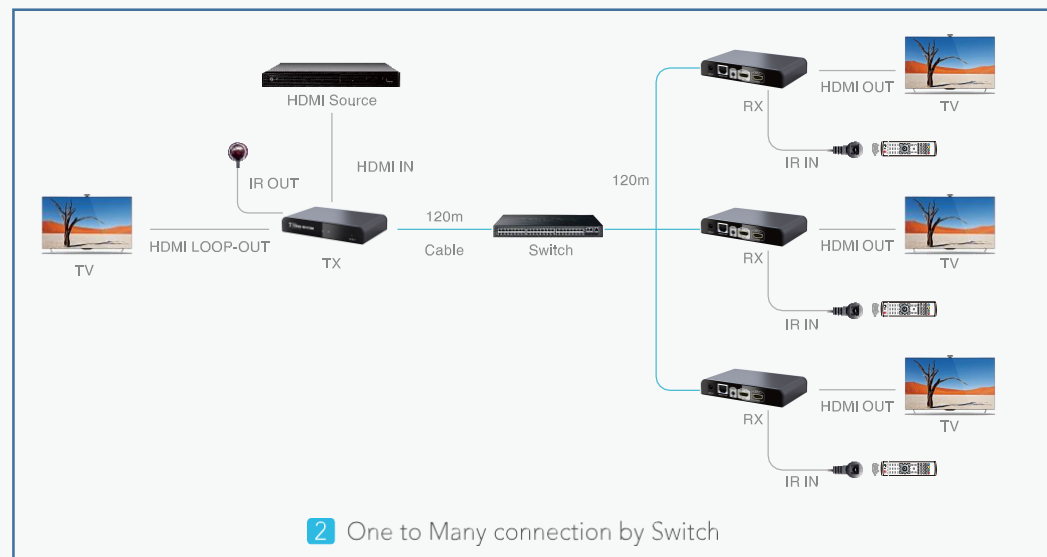

TT372EDID

HDMI Extender over CAT6 to 50m,with loop-out,POE and IR

- HDMI extender kit over CAT6 to 50m.
- Only one power supply on the transmitter side.
- Resolution supporting: 1080p @ 50 / 60Hz.
- Suggested network cable: Cat 6, Cat 6A, Cat 7 (100% Copper).
- HDMI loop output for local display or monitoring function.
- Supports uncompressed AV signals and no loss of transmission.
- No need for software or driver.
- Signal control by remote control.

Connection

TT383PRO

HDMI Extender over IP CAT5/6 to 120M/150M

- HDMI extender kit over CAT5/5e/6 to 120m/150m
- HDMI Loop-Out for local display or monitoring function.
- Cascade connection by switch to 300m,1000m...
- No effect to network,plug & play.
- Supports 1 transmitter to max.253 receivers connection.
- IR Pass-through for remote controller.

Connection

TT683

Extenders over IP CAT Cable 4K x 2K

- 4K extender kit over CAT5/5e/6 to 120m/150m
- Cascade connection by switch to 300m, 1000m...
- No effect to network, plug & play.
- Supports 1 transmitter to max. 253 receivers connection.
- IR Pass-through for remote controller.