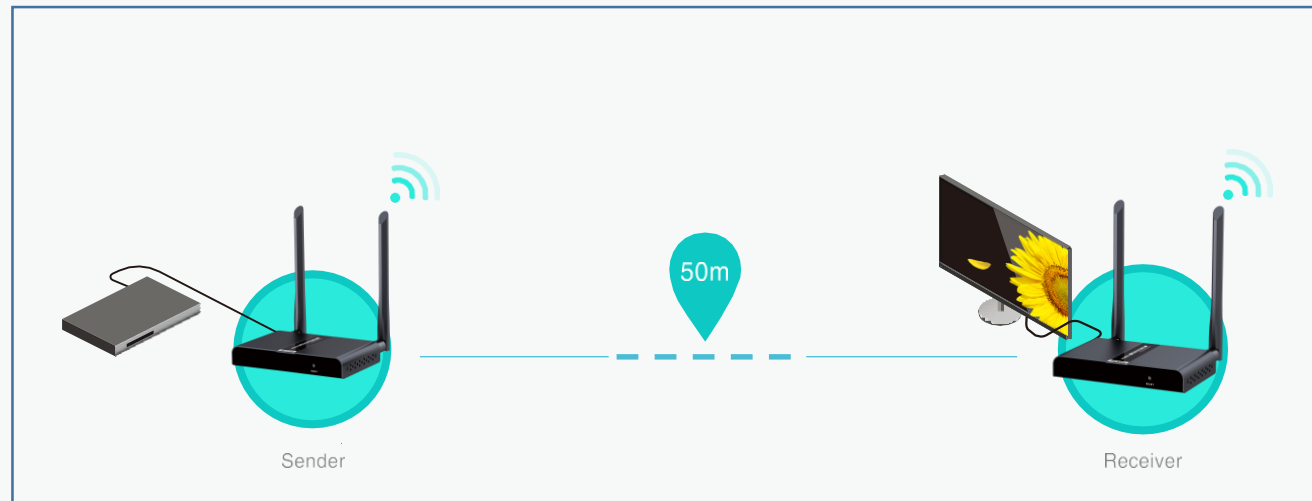

Connection

TT388DM

15M Wireless HDMI Switch Extender.

- HDMI1.3
- HDCP1.2
- Full 1080P to 15m/49ft
- Switch 10 x 1
- TX powered by input source
- Plug & play

Connection

TT388M-DUAL

100M Wireless HDMI Extender.

- 1080P to 100M/328ft wirelessly
- IR Control.
- Supports 1TX to 2RX Connection.
- Supports 2TX to 2RX Connection.
- Max. 10 sets can be used at same place.

Connection

TT688N

4K Wireless HDMI Extender 50M

- 4K to 164ft /50m wirelessly
- HDMI Loop-out on Tx.
- IR Control
- Plug & play

Connection

HDMI Extender
over optical
fiber - over
power line.

| Extender HDMI over optical fiber

Model No.	Product	Features
TT378A-4K	HDMI Extender	4K over fiber to 20KM, with IR.